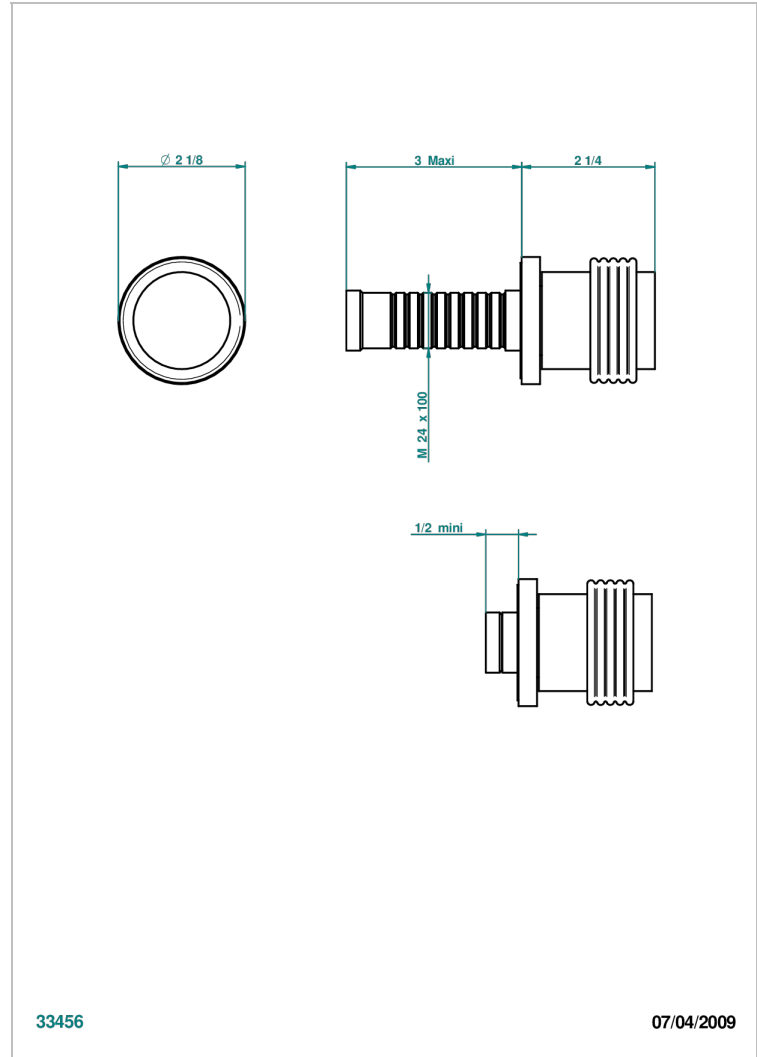

DIPLOMATE GROOVED RINGS

U4B-30B

Wall volume control 30 & 32 trim

THG[®]
PARIS

33456

07/04/2009

CHARACTERISTIC

- Diplomat Grooved rings
- Wall volume control 30 & 32 trim

RELATED SKU'S

- Ref. G00-32CUSA 3/4" Volume control wall valve with ceramic cartridge
- Ref. G00-32HUSA 3/4" Volume control wall valve with ceramic cartridge counterclockwise
- Ref. G00-30CUSA 1/2" volume control wall valve with ceramic cartridge
- Ref. G00-30HUSA 1/2" Volume control wall valve with ceramic cartridge counterclockwise

AVAILABLE FINITIONS

Black ceram - D30
Blush PVD - H62
Brass color PVD - H49
Brown bronze color PVD - F33
Chrome polished - A02
Chrome polished / gold polished - G02

Copper antique matt, coated - H07
Gold color PVD - H52
Gold mat - F07
Gold polished - F01
Graphite PVD - H64
Light coated bronze - D01

Matt Umber PVD - H67
Matt blush PVD - H60
Matt brass color PVD - H50
Matt brown bronze color PVD - F34
Matt chrome (American satin) - C02
Matt gold color PVD - H53

Matt graphite PVD - H65
Matt nickel (American satin) - C01
Matt nickel color PVD - H56
Nickel antique / Sovereign - H28
Nickel color PVD - H55
Nickel polished - B01