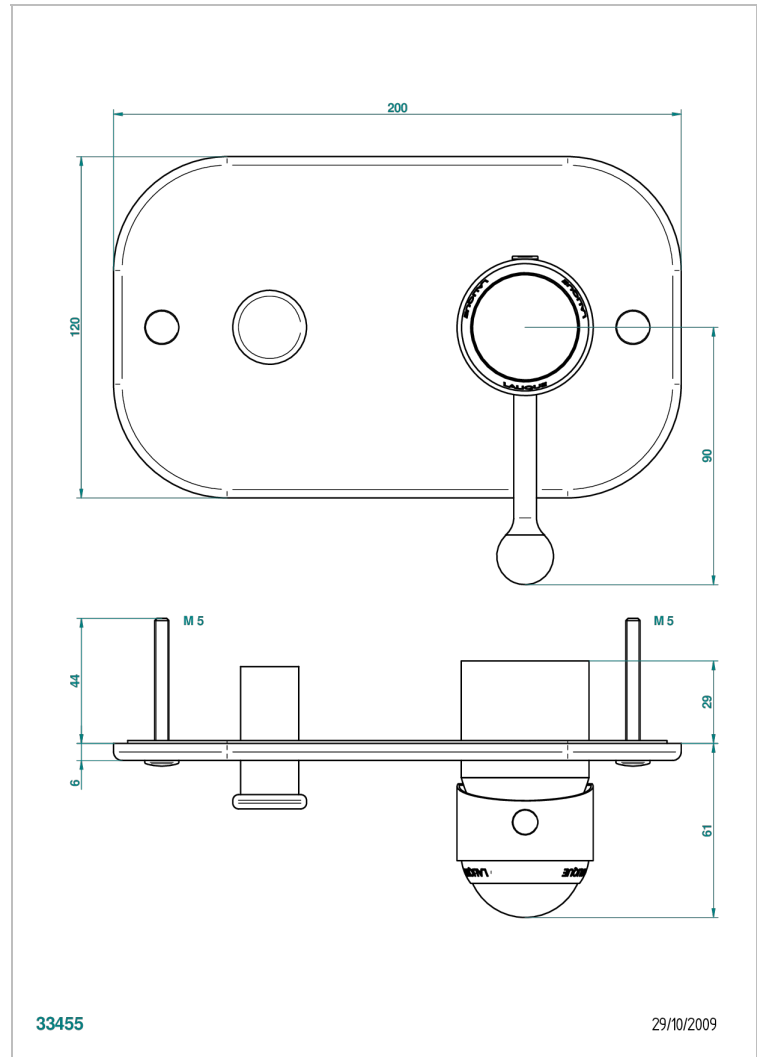

# PANTHERE BLACK CRYSTAL

A2K-6550B

Trim only for wall shower mixer with diverter

THG<sup>®</sup>  
PARIS

## CHARACTERISTIC

- Panthère Black crystal
- Trim only for wall shower mixer with diverter