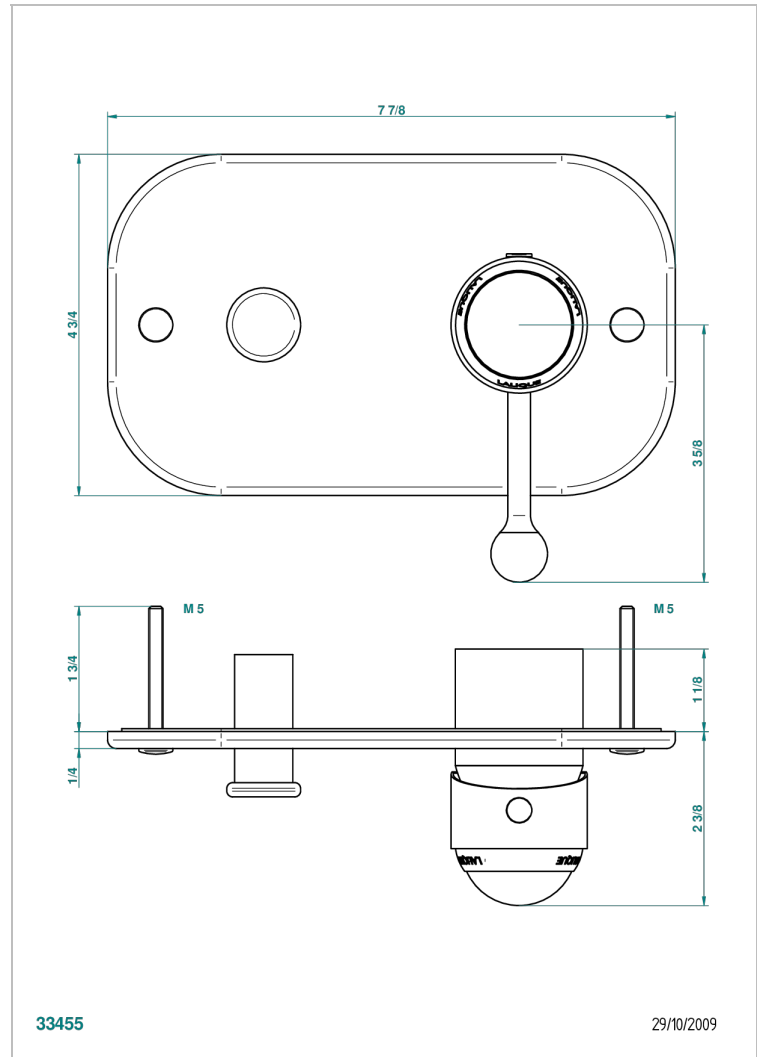

PANTHERE BLACK CRYSTAL

A2K-6550B

Trim only for wall shower mixer with diverter

THG[®]
PARIS

CHARACTERISTIC

- Panthère Black crystal
- Trim only for wall shower mixer with diverter

AVAILABLE FINITIONS

Black ceram - D30
Blush PVD - H62
Brass color PVD - H49
Brown bronze color PVD - F33
Chrome polished - A02
Chrome polished / gold polished - G02