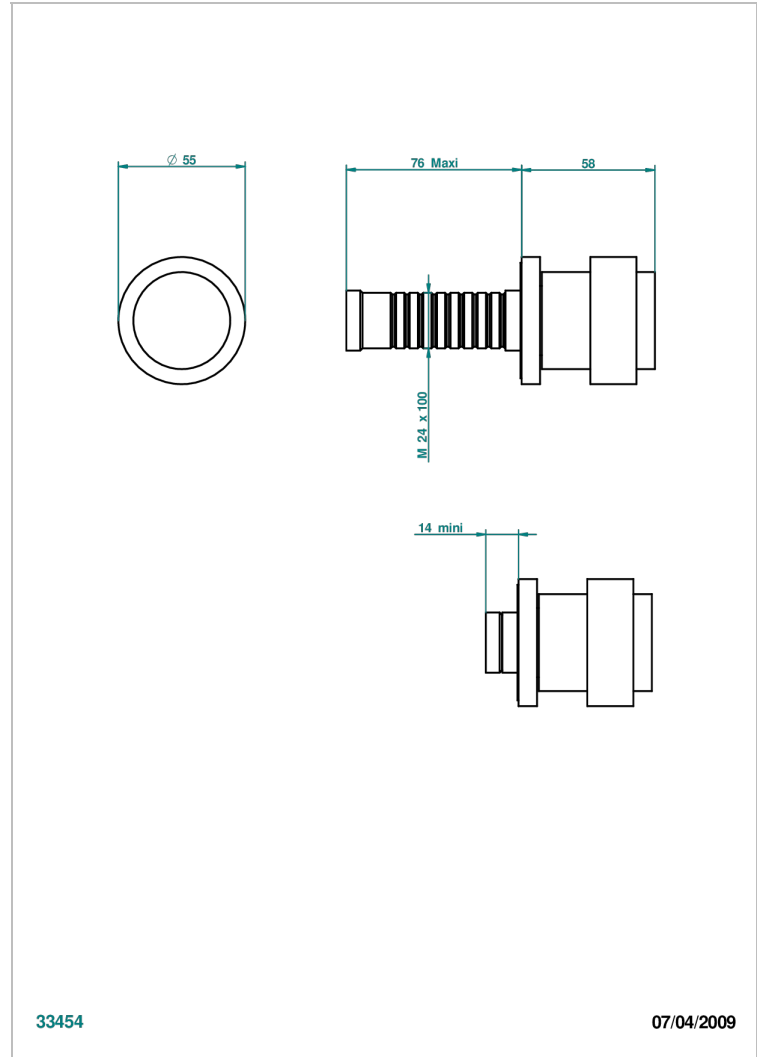

# DIPLOMATE SMOOTH RINGS

U4A-30B

Wall volume control 30 & 32 trim

THG<sup>®</sup>  
PARIS

33454

07/04/2009

## CHARACTERISTIC

- Diplomat Smooth rings
- Wall volume control 30 & 32 trim

## RELATED SKU'S

- Ref. G00-32CUSA 3/4" Volume control wall valve with ceramic cartridge
- Ref. G00-32HUSA 3/4" Volume control wall valve with ceramic cartridge counterclockwise
- Ref. G00-30CUSA 1/2" volume control wall valve with ceramic cartridge
- Ref. G00-30HUSA 1/2" Volume control wall valve with ceramic cartridge counterclockwise

## AVAILABLE FINITIONS

Black ceram - D30  
Blush PVD - H62  
Brass color PVD - H49  
Brown bronze color PVD - F33  
Chrome polished - A02  
Chrome polished / gold polished - G02

Copper antique matt, coated - H07  
Gold color PVD - H52  
Gold mat - F07  
Gold polished - F01  
Graphite PVD - H64  
Light coated bronze - D01