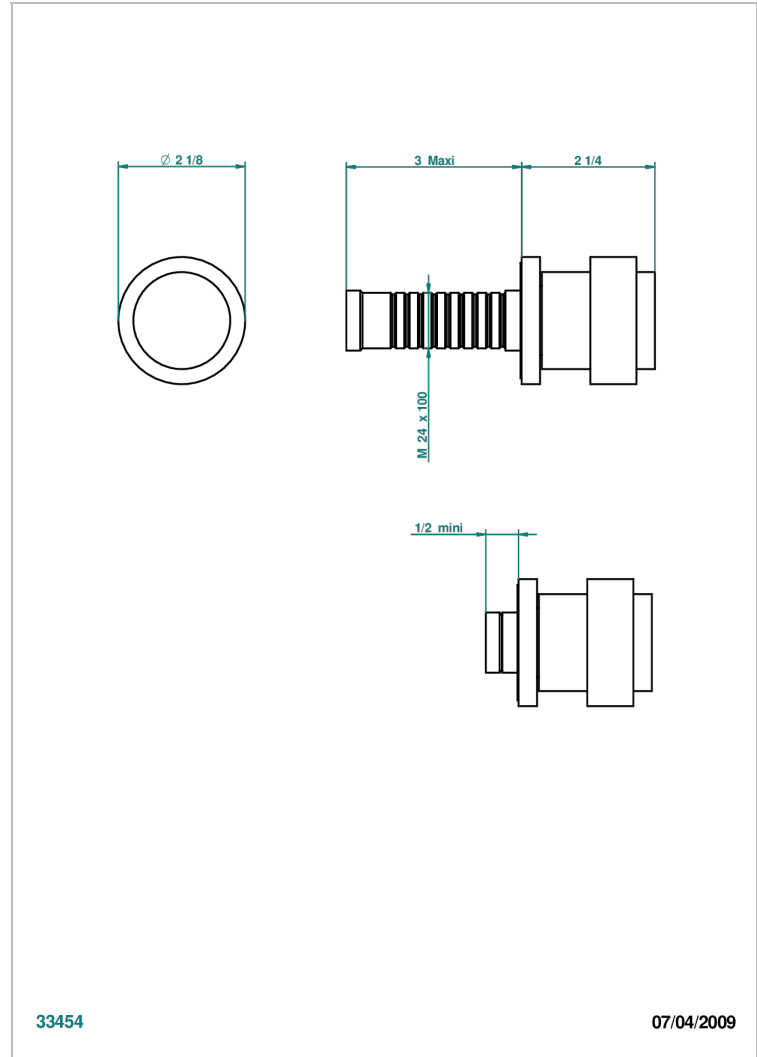

DIPLOMATE SMOOTH RINGS

U4A-30B

Wall volume control 30 & 32 trim

THG[®]
PARIS

33454

07/04/2009

CHARACTERISTIC

- Diplomate Smooth rings
- Wall volume control 30 & 32 trim

RELATED SKU'S

- Ref. G00-32CUSA 3/4" Volume control wall valve with ceramic cartridge
- Ref. G00-32HUSA 3/4" Volume control wall valve with ceramic cartridge counterclockwise
- Ref. G00-30CUSA 1/2" volume control wall valve with ceramic cartridge
- Ref. G00-30HUSA 1/2" Volume control wall valve with ceramic cartridge counterclockwise

AVAILABLE FINITIONS

Black ceram - D30
Blush PVD - H62
Brass color PVD - H49
Brown bronze color PVD - F33
Chrome polished - A02
Chrome polished / gold polished - G02

Copper antique matt, coated - H07
Gold color PVD - H52
Gold mat - F07
Gold polished - F01
Graphite PVD - H64
Light coated bronze - D01