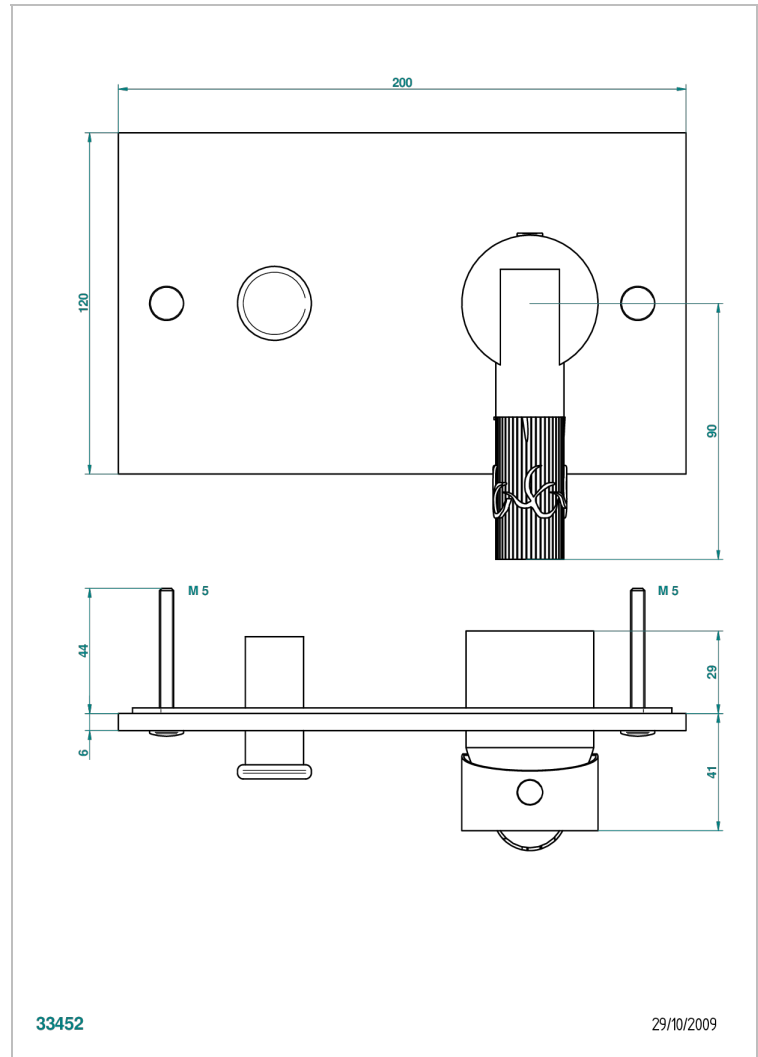

# BAMBOU BLACK CRYSTAL

A33-6550B

Trim only for wall shower mixer with diverter

THG<sup>®</sup>  
PARIS

## CHARACTERISTIC

- BamboU Black crystal
- Trim only for wall shower mixer with diverter