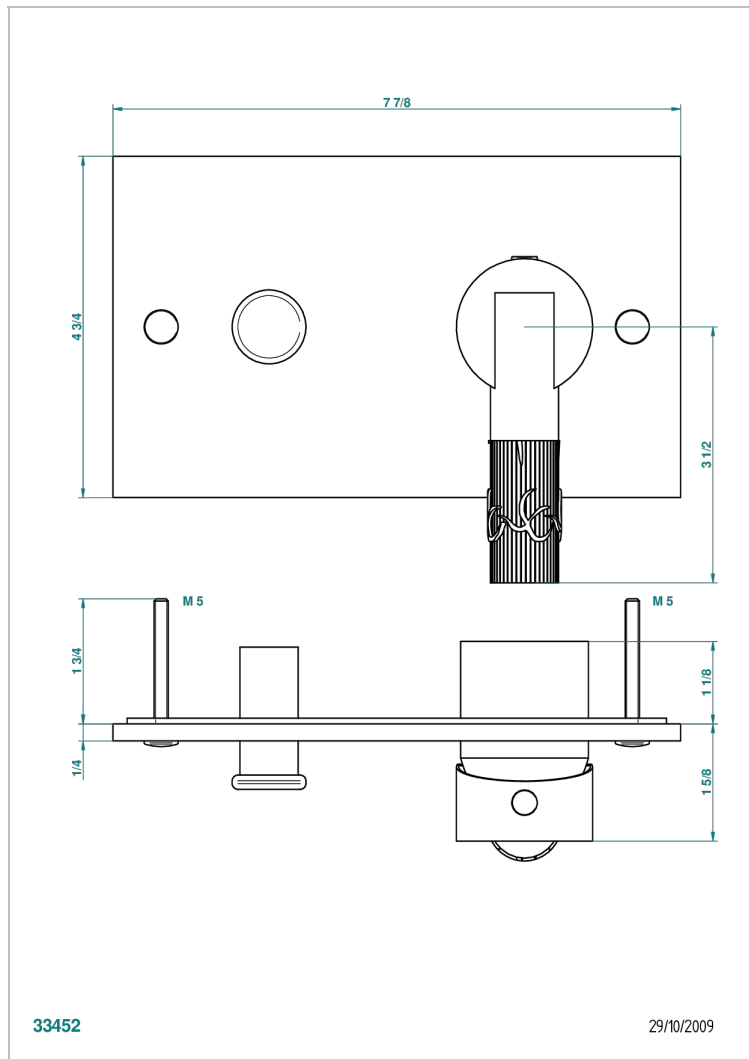

BAMBOU BLACK CRYSTAL

A33-6550B

Trim only for wall shower mixer with diverter

THG[®]
PARIS

CHARACTERISTIC

- Bambou Black crystal
- Trim only for wall shower mixer with diverter

AVAILABLE FINITIONS

Black ceram - D30
Blush PVD - H62
Brass color PVD - H49
Brown bronze color PVD - F33
Chrome polished - A02
Chrome polished / gold polished - G02