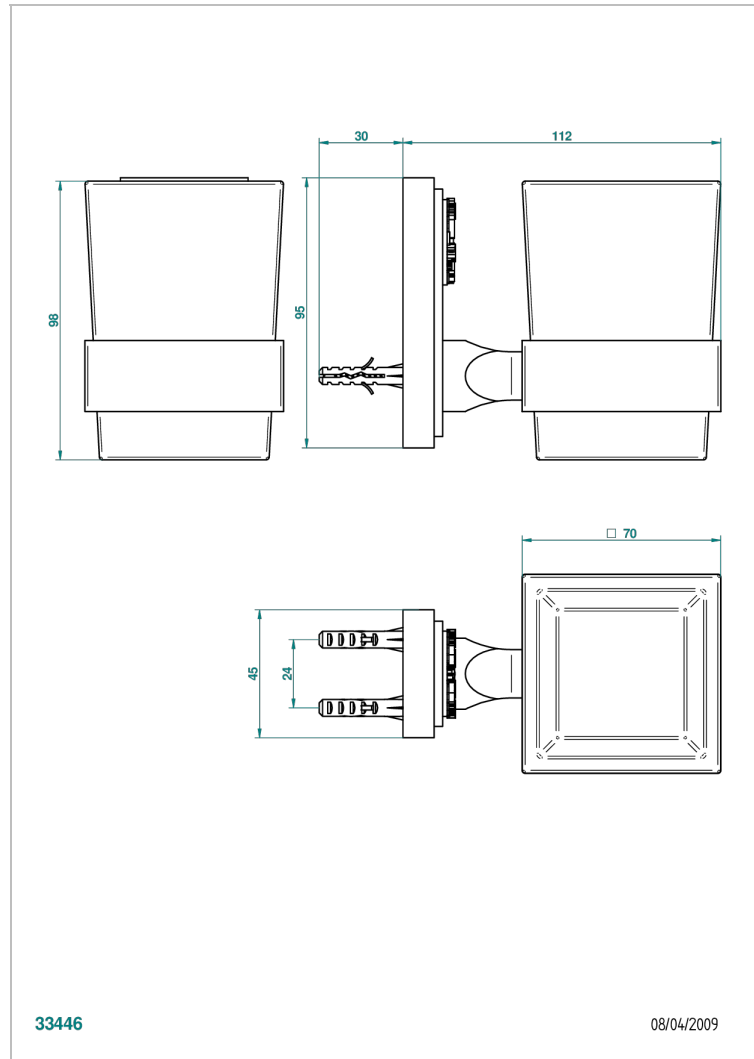

MASQUE DE FEMME SMOOTH METAL

A2U-536

Wall mounted glass tumbler and holder

THG[®]
PARIS

33446

08/04/2009

CHARACTERISTIC

- Masque de Femme Smooth metal
- Wall mounted glass tumbler and holder