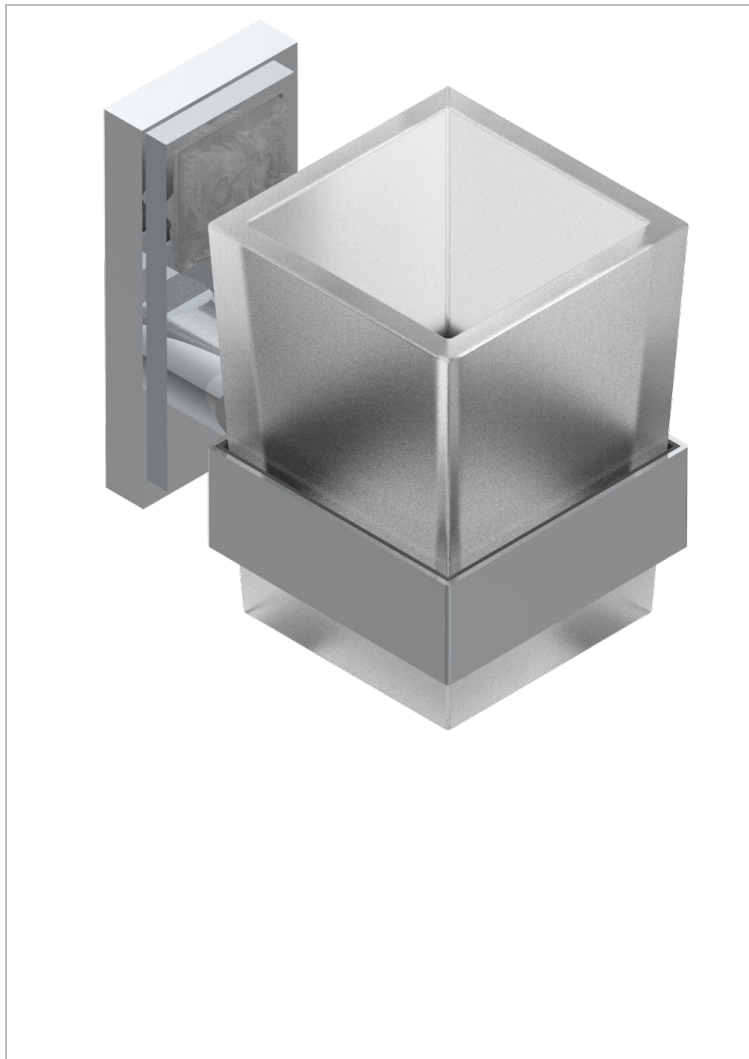

MASQUE DE FEMME SMOOTH METAL

A2U-536

Wall mounted glass tumbler and holder

THG[®]
PARIS

33446

08/04/2009

CHARACTERISTIC

- Masque de Femme Smooth metal
- Wall mounted glass tumbler and holder

AVAILABLE FINITIONS

Antique nickel - H28
Black ceram - D30
Blush PVD - H62
Brass color PVD - H49
Brown bronze color PVD - F33
Gold color PVD - H52

Graphite PVD - H64
Matt Umber PVD - H67
Matt blush PVD - H60
Matt brass color PVD - H50
Matt brown bronze color PVD - F34
Matt chrome - C02