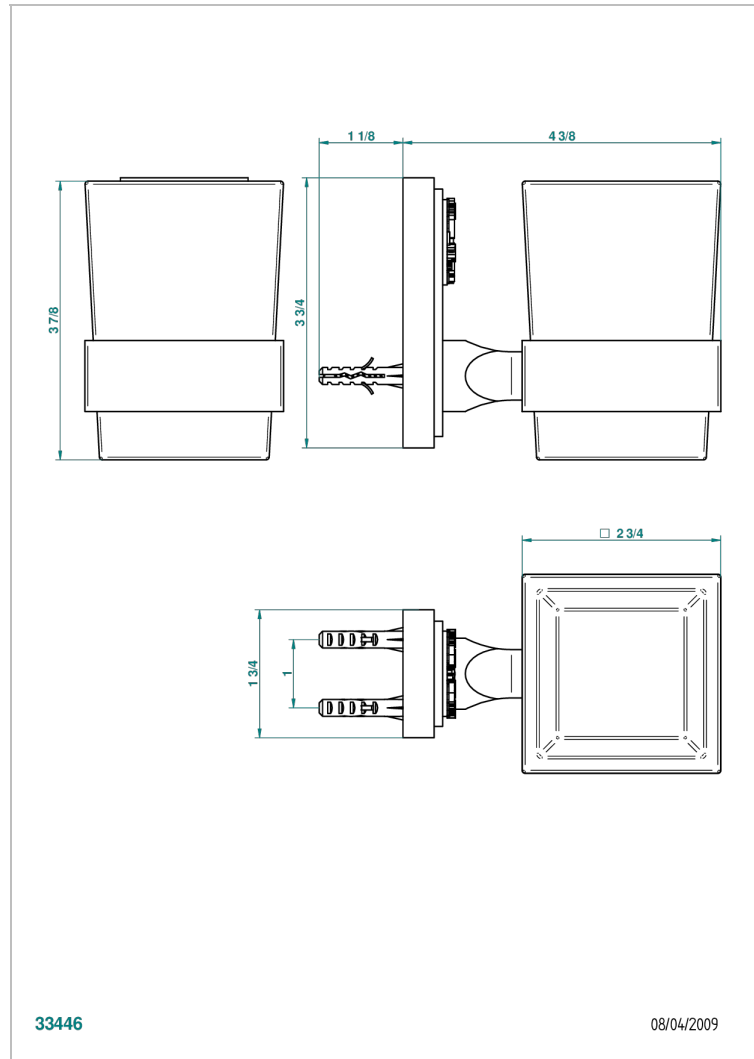

MASQUE DE FEMME SMOOTH METAL

A2U-536

Wall mounted glass tumbler and holder

THG[®]
PARIS

33446

08/04/2009

CHARACTERISTIC

- Masque de Femme Smooth metal
- Wall mounted glass tumbler and holder