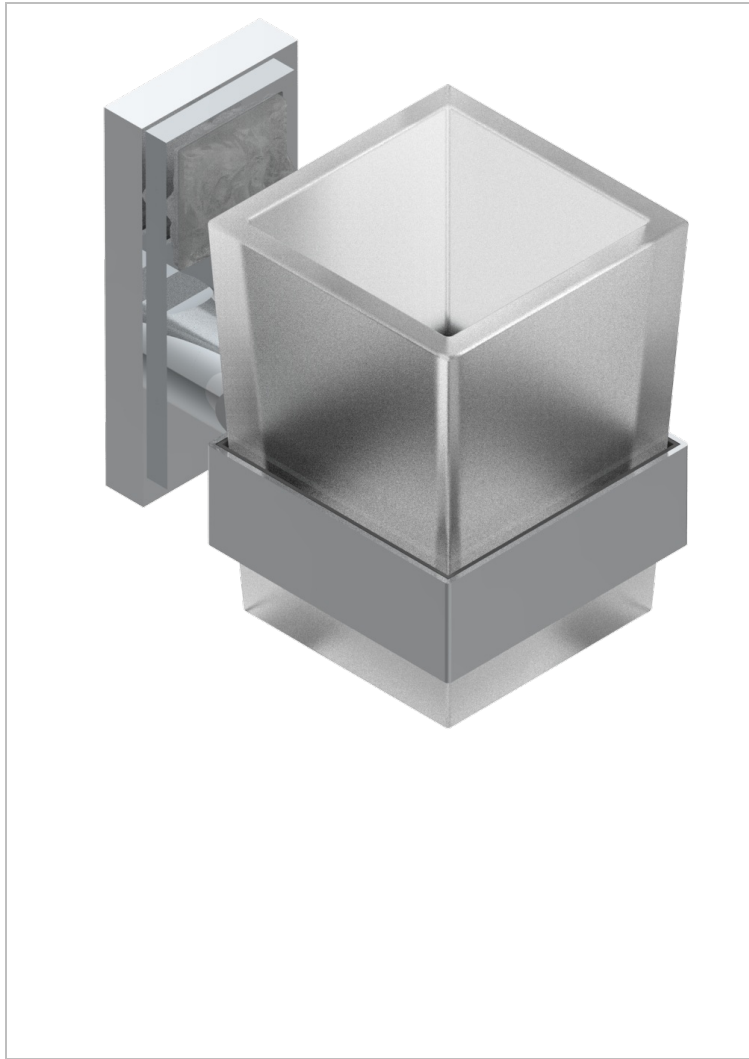

# MASQUE DE FEMME SMOOTH METAL

A2U-536

Wall mounted glass tumbler and holder

THG<sup>®</sup>  
PARIS

33446

08/04/2009

## CHARACTERISTIC

- Masque de Femme Smooth metal
- Wall mounted glass tumbler and holder

## AVAILABLE FINITIONS

Antique nickel - H28  
Black ceram - D30  
Blush PVD - H62  
Brass color PVD - H49  
Brown bronze color PVD - F33  
Gold color PVD - H52

Graphite PVD - H64  
Matt Umber PVD - H67  
Matt blush PVD - H60  
Matt brass color PVD - H50  
Matt brown bronze color PVD - F34  
Matt chrome - C02