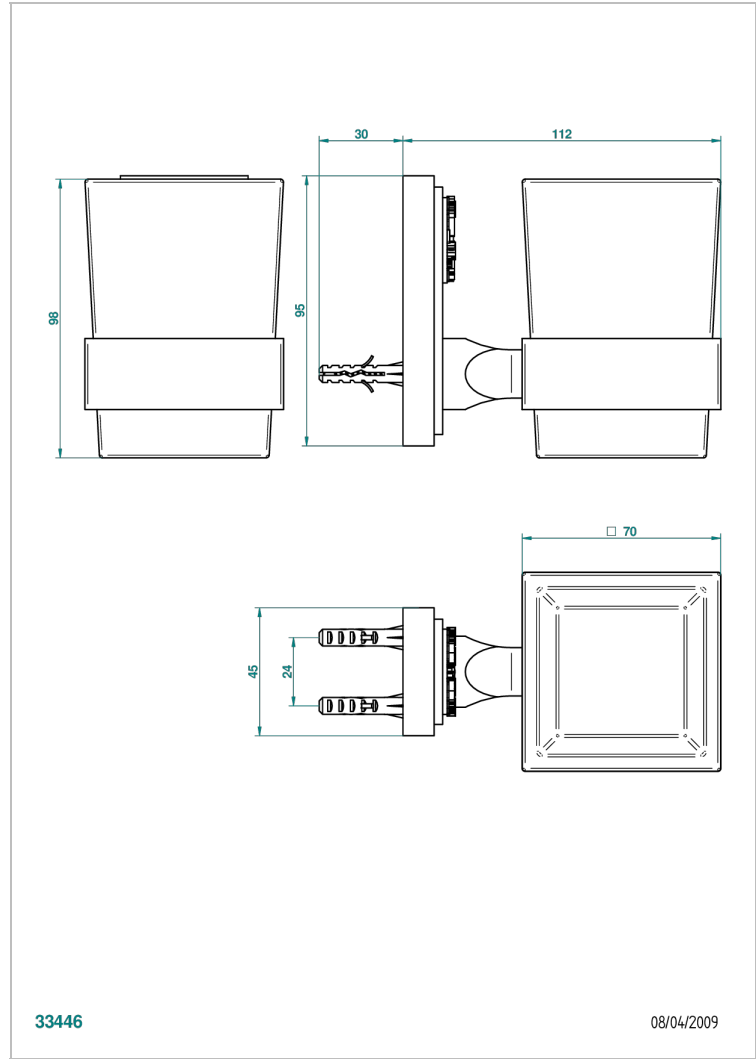

# MASQUE DE FEMME SMOOTH METAL

A2U-536

Wall mounted glass tumbler and holder

THG<sup>®</sup>  
PARIS

33446

08/04/2009

## CHARACTERISTIC

- Masque de Femme Smooth metal
- Wall mounted glass tumbler and holder