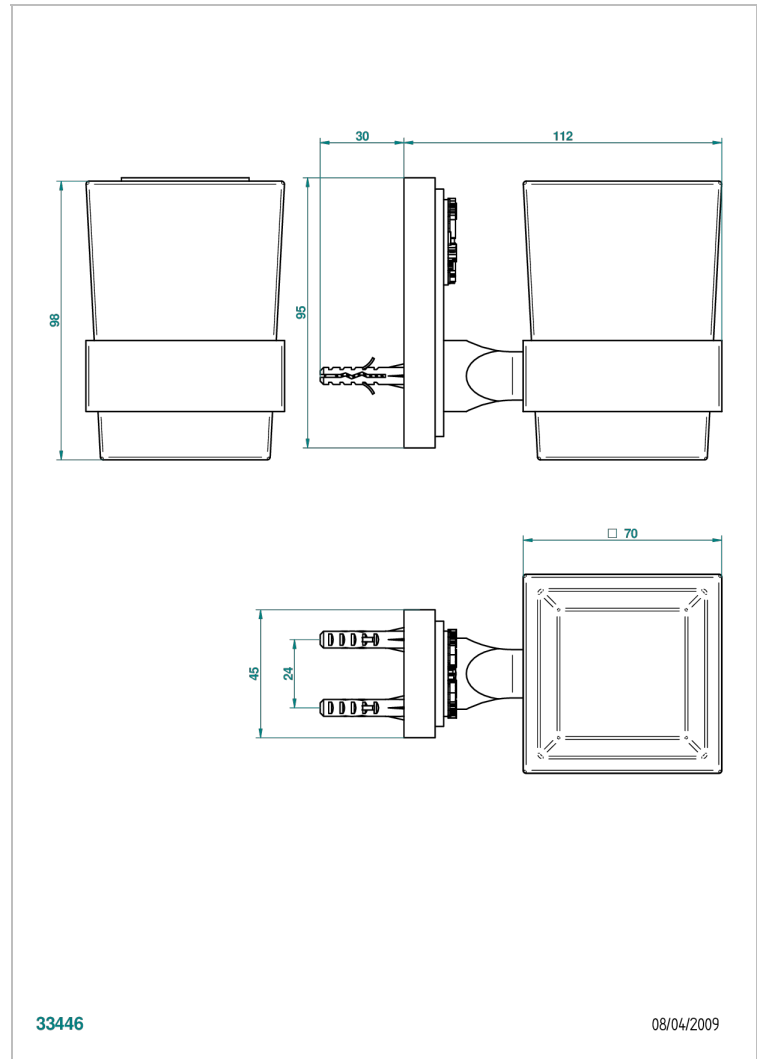

MASQUE DE FEMME SMOOTH METAL

A2U-536

Wall mounted glass tumbler and holder

THG[®]
PARIS

33446

08/04/2009

CHARACTERISTIC

- Masque de Femme Smooth metal
- Wall mounted glass tumbler and holder