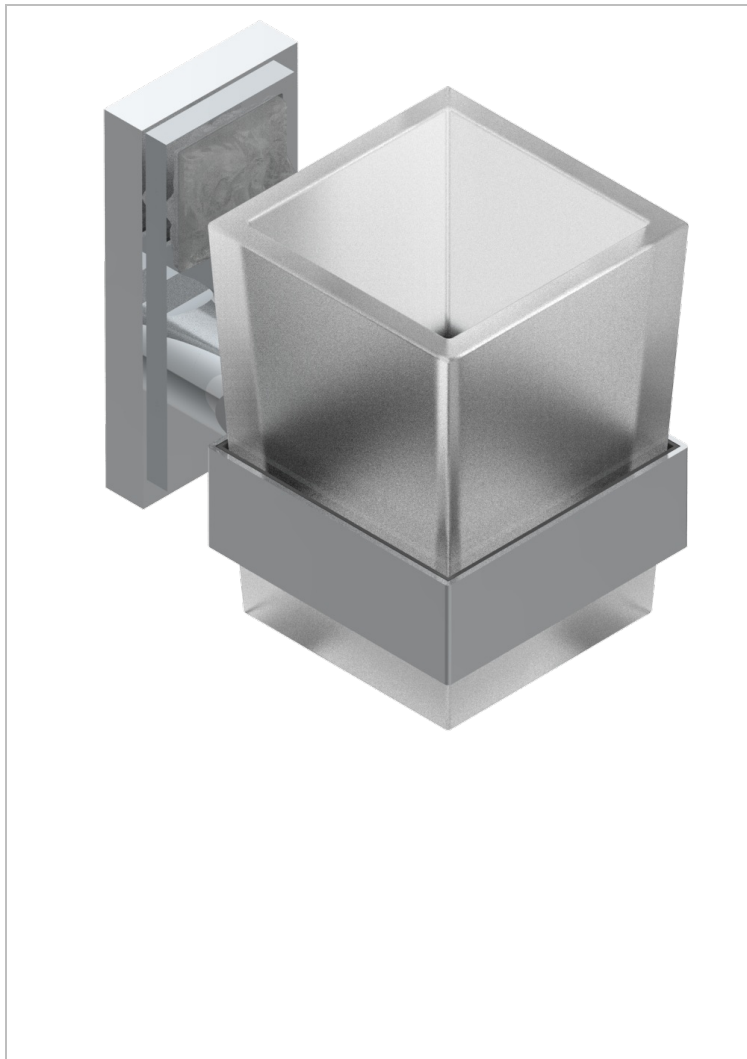

MASQUE DE FEMME SMOOTH METAL

A2U-536

Wall mounted glass tumbler and holder

THG[®]
PARIS

33446

08/04/2009

CHARACTERISTIC

- Masque de Femme Smooth metal
- Wall mounted glass tumbler and holder

AVAILABLE FINITIONS

Antique nickel - H28
Black ceram - D30
Blush PVD - H62
Brass color PVD - H49
Brown bronze color PVD - F33
Gold color PVD - H52

Graphite PVD - H64
Matt Umber PVD - H67
Matt blush PVD - H60
Matt brass color PVD - H50
Matt brown bronze color PVD - F34
Matt chrome - C02