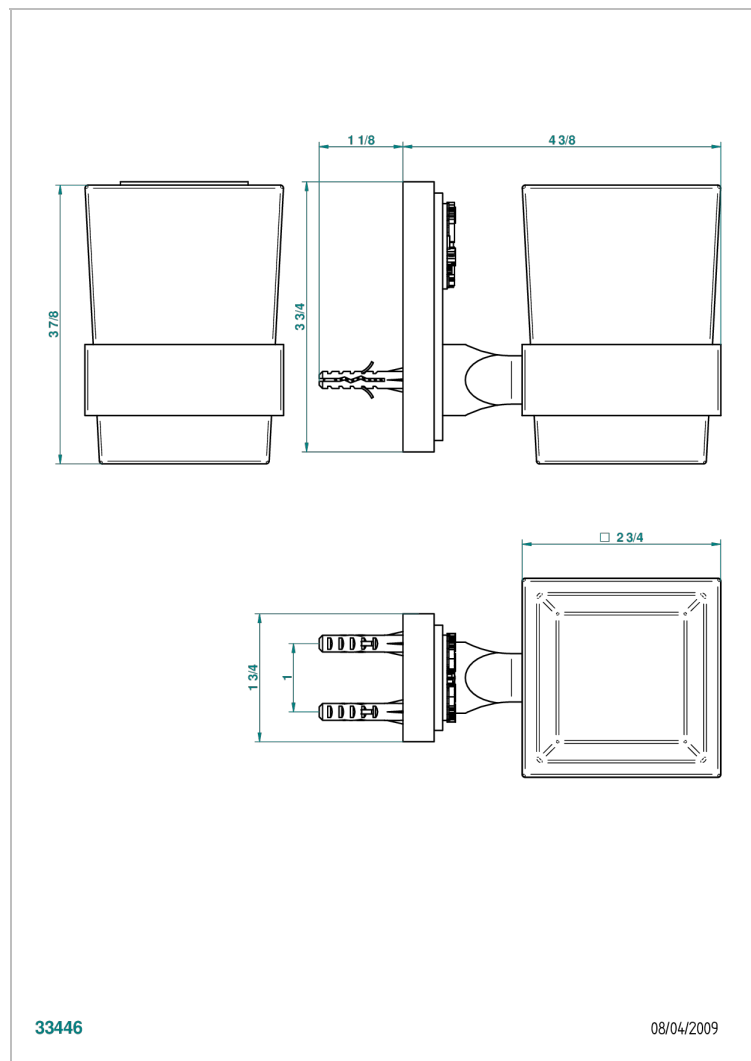

MASQUE DE FEMME SMOOTH METAL

A2U-536

Wall mounted glass tumbler and holder

33446

08/04/2009

CHARACTERISTIC

- Masque de Femme Smooth metal
- Wall mounted glass tumbler and holder

AVAILABLE FINITIONS