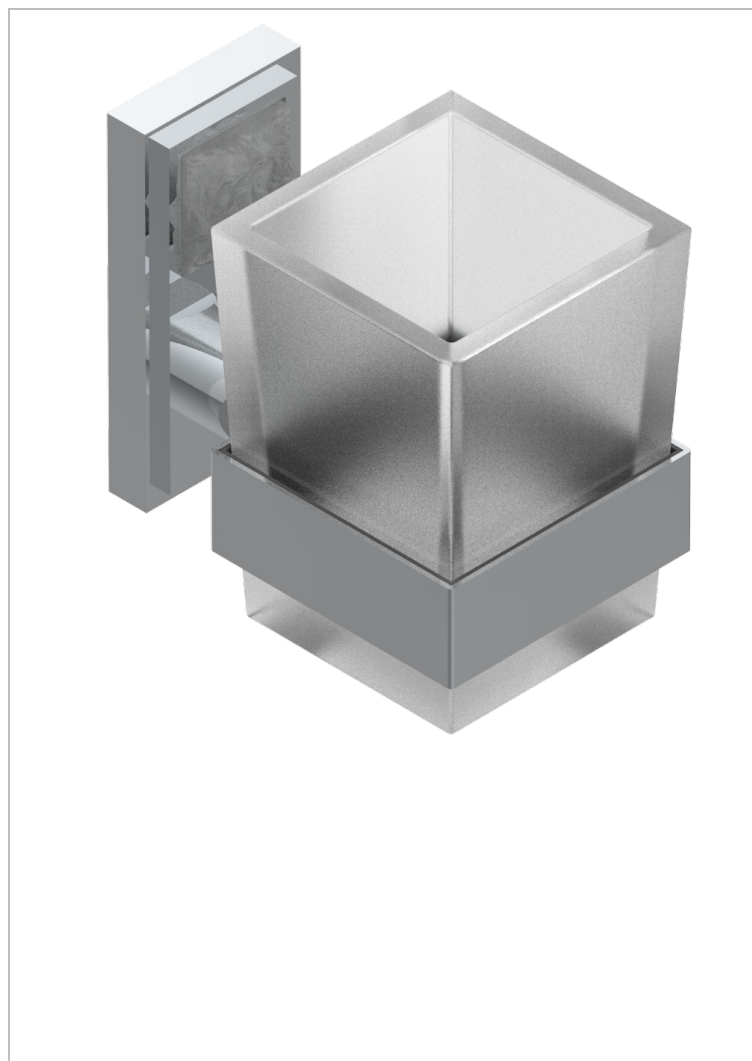

MASQUE DE FEMME SMOOTH METAL

A2U-536

Wall mounted glass tumbler and holder

33446

08/04/2009

CHARACTERISTIC

- Masque de Femme Smooth metal
- Wall mounted glass tumbler and holder

AVAILABLE FINITIONS

Antique nickel - H28
Black ceram - D30
Blush PVD - H62
Brass color PVD - H49
Brown bronze color PVD - F33
Gold color PVD - H52

Graphite PVD - H64
Matt Umber PVD - H67
Matt blush PVD - H60
Matt brass color PVD - H50
Matt brown bronze color PVD - F34
Matt chrome - C02