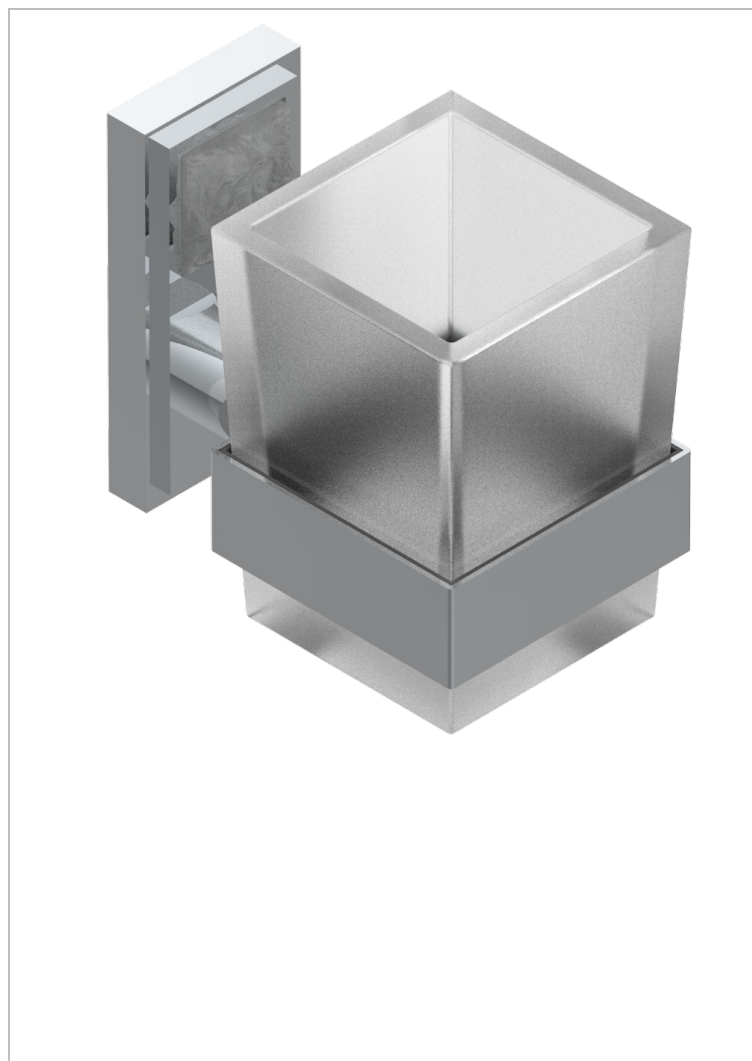

MASQUE DE FEMME ENGRAVED METAL

A2T-536

Tumbler holder, wall mounted

CHARACTERISTIC

- Masque de Femme Engraved Metal
- Tumbler holder, wall mounted

AVAILABLE FINITIONS

Black ceram - D30
Blush PVD - H62
Brass color PVD - H49
Brown bronze color PVD - F33
Chrome polished - A02
Chrome polished / gold polished - G02

Gold color PVD - H52
Gold mat - F07
Gold polished - F01
Graphite PVD - H64
Matt Umber PVD - H67
Matt blush PVD - H60

Matt brass color PVD - H50
Matt brown bronze color PVD - F34
Matt chrome (American satin) - C02
Matt gold color PVD - H53
Matt graphite PVD - H65
Matt nickel (American satin) - C01

Matt nickel color PVD - H56
Nickel antique / Sovereign - H28
Nickel color PVD - H55
Nickel polished - B01
Soft gold - F30
Soft matt gold - F31

Umber PVD - H66