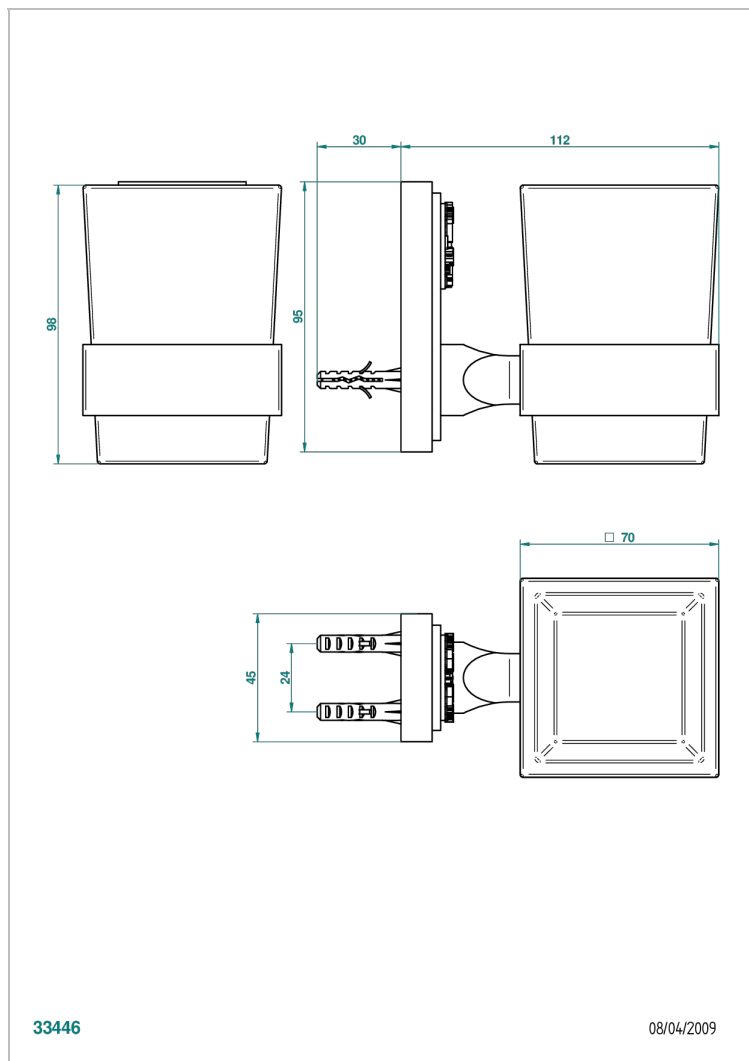

MASQUE DE FEMME ENGRAVED METAL

A2T-536

Tumbler holder, wall mounted

CHARACTERISTIC

- Masque de Femme Engraved Metal
- Tumbler holder, wall mounted

AVAILABLE FINITIONS

Black ceram - D30
Blush PVD - H62
Brass color PVD - H49
Brown bronze color PVD - F33
Chrome polished - A02
Chrome polished / gold polished - G02