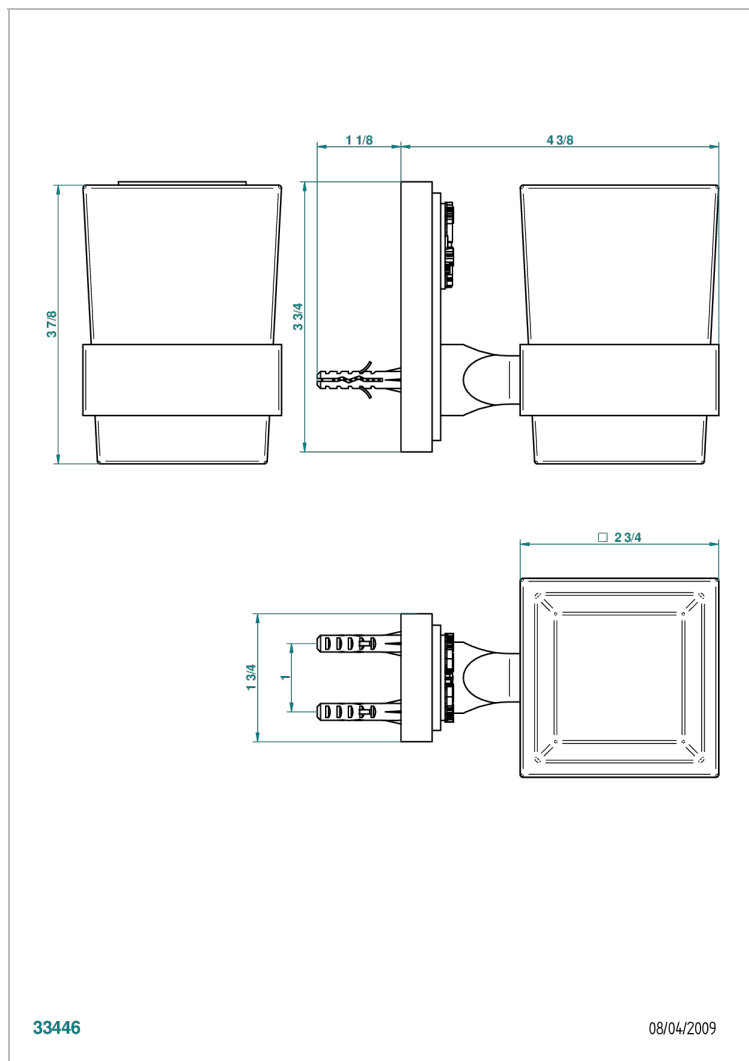

MASQUE DE FEMME ENGRAVED METAL

A2T-536

Tumbler holder, wall mounted

CHARACTERISTIC

- Masque de Femme Engraved Metal
- Tumbler holder, wall mounted

AVAILABLE FINITIONS

Black ceram - D30
Blush PVD - H62
Brass color PVD - H49
Brown bronze color PVD - F33
Chrome polished - A02
Chrome polished / gold polished - G02