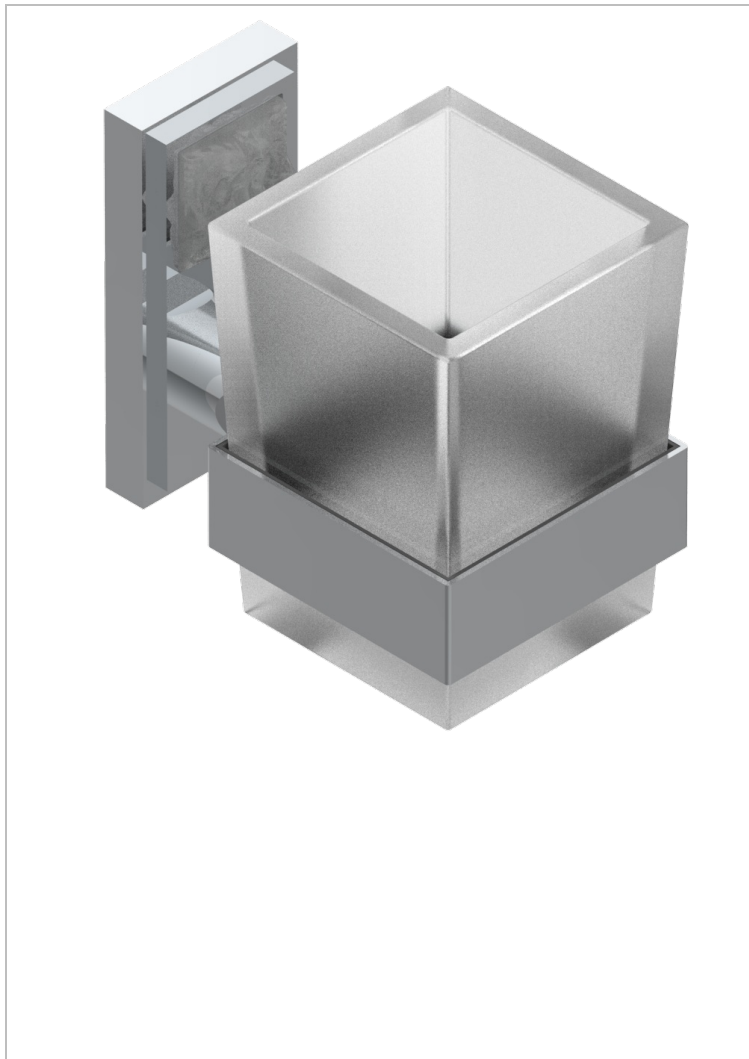

# MASQUE DE FEMME ENGRAVED METAL

A2T-536

Wall mounted glass tumbler and holder

THG<sup>®</sup>  
PARIS

33446

08/04/2009

## CHARACTERISTIC

- Masque de Femme Engraved Metal
- Wall mounted glass tumbler and holder

## AVAILABLE FINITIONS

Antique nickel - H28  
Black ceram - D30  
Blush PVD - H62  
Brass color PVD - H49  
Brown bronze color PVD - F33  
Gold color PVD - H52

Graphite PVD - H64  
Matt Umber PVD - H67  
Matt blush PVD - H60  
Matt brass color PVD - H50  
Matt brown bronze color PVD - F34  
Matt chrome - C02