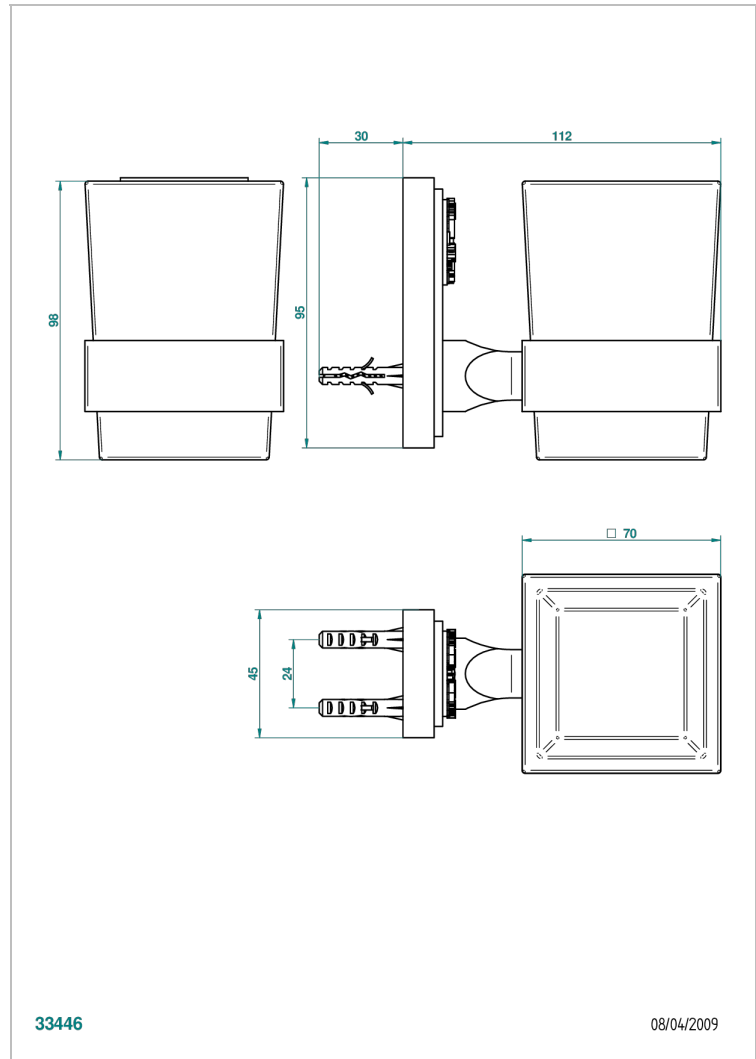

# MASQUE DE FEMME ENGRAVED METAL

A2T-536

Wall mounted glass tumbler and holder

THG<sup>®</sup>  
PARIS

33446

08/04/2009

## CHARACTERISTIC

- Masque de Femme Engraved Metal
- Wall mounted glass tumbler and holder