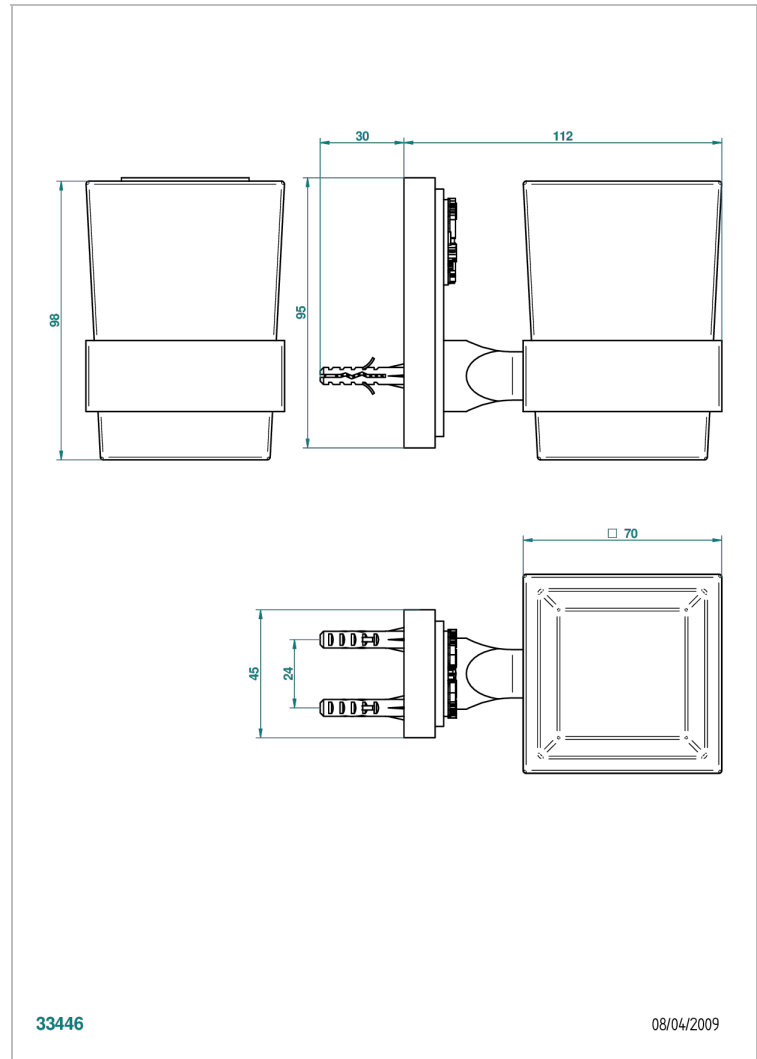

MASQUE DE FEMME ENGRAVED METAL

A2T-536

Wall mounted glass tumbler and holder

THG[®]
PARIS

33446

08/04/2009

CHARACTERISTIC

- Masque de Femme Engraved Metal
- Wall mounted glass tumbler and holder