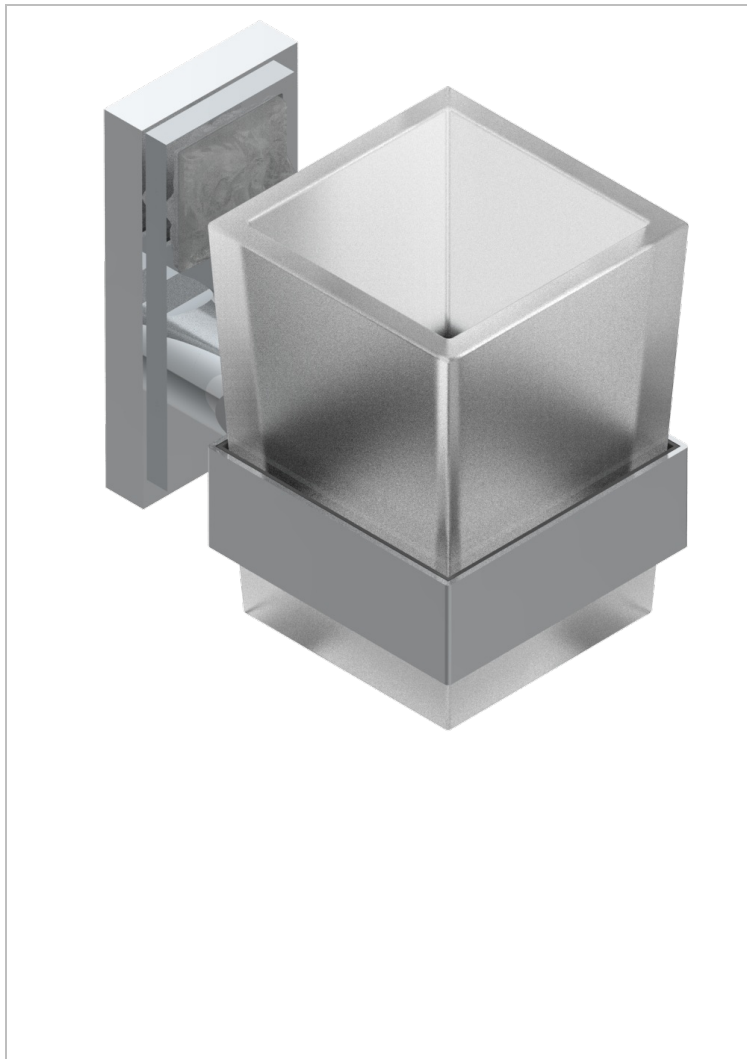

MASQUE DE FEMME ENGRAVED METAL

A2T-536

Wall mounted glass tumbler and holder

THG[®]
PARIS

33446

08/04/2009

CHARACTERISTIC

- Masque de Femme Engraved Metal
- Wall mounted glass tumbler and holder

AVAILABLE FINITIONS

Antique nickel - H28
Black ceram - D30
Blush PVD - H62
Brass color PVD - H49
Brown bronze color PVD - F33
Gold color PVD - H52

Graphite PVD - H64
Matt Umber PVD - H67
Matt blush PVD - H60
Matt brass color PVD - H50
Matt brown bronze color PVD - F34
Matt chrome - C02