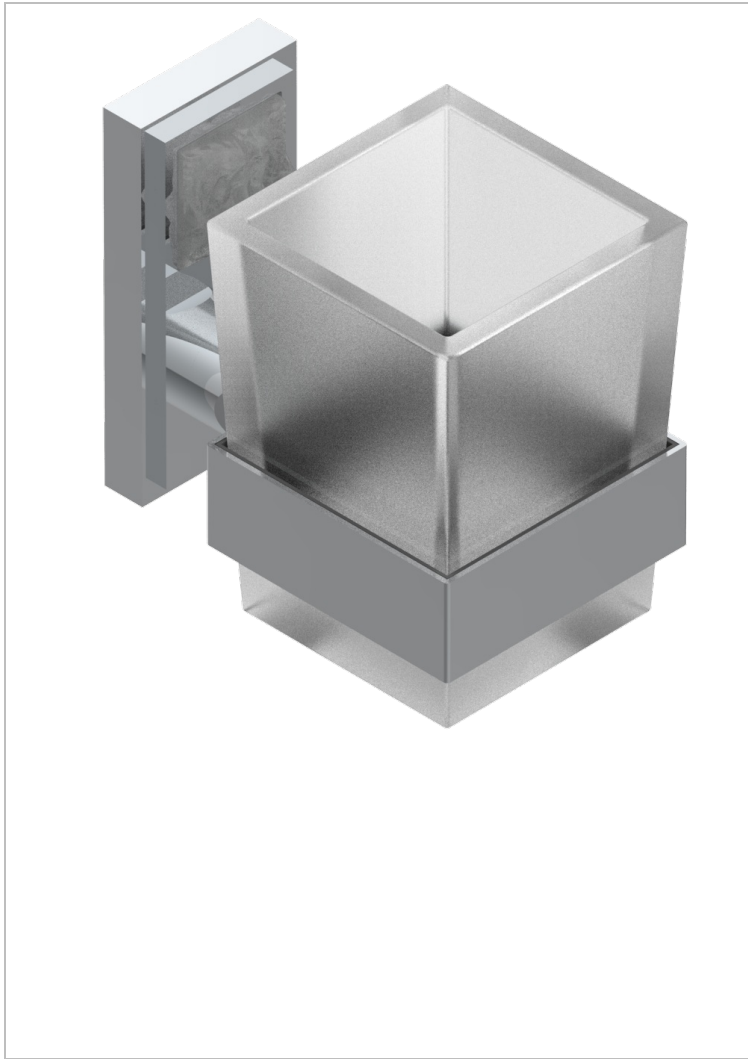

MASQUE DE FEMME ENGRAVED METAL

A2T-536

Wall mounted glass tumbler and holder

THG[®]
PARIS

33446

08/04/2009

CHARACTERISTIC

- Masque de Femme Engraved Metal
- Wall mounted glass tumbler and holder

AVAILABLE FINITIONS

Antique nickel - H28
Black ceram - D30
Blush PVD - H62
Brass color PVD - H49
Brown bronze color PVD - F33
Gold color PVD - H52

Graphite PVD - H64
Matt Umber PVD - H67
Matt blush PVD - H60
Matt brass color PVD - H50
Matt brown bronze color PVD - F34
Matt chrome - C02