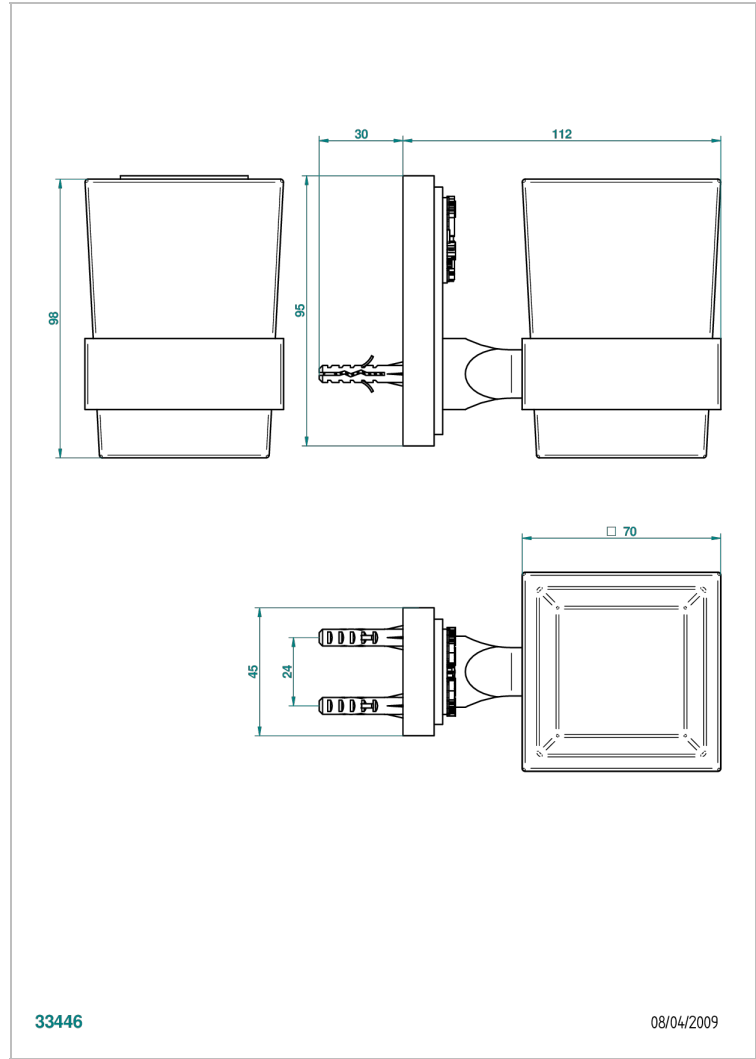

MASQUE DE FEMME ENGRAVED METAL

A2T-536

Wall mounted glass tumbler and holder

THG[®]
PARIS

33446

08/04/2009

CHARACTERISTIC

- Masque de Femme Engraved Metal
- Wall mounted glass tumbler and holder