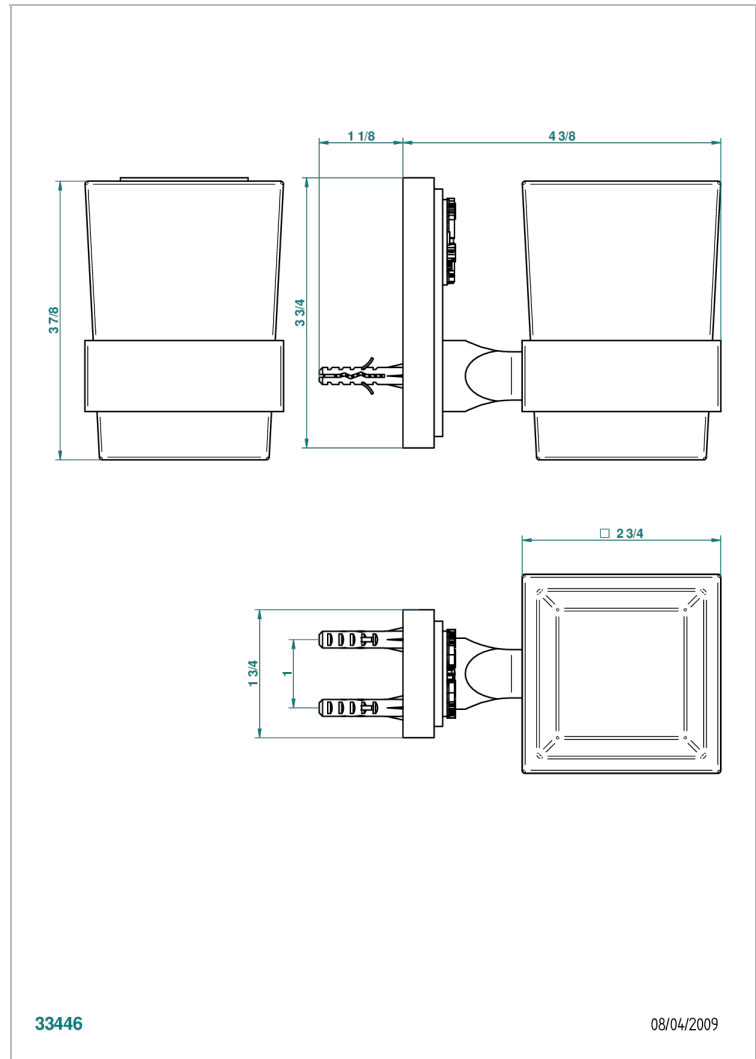

MASQUE DE FEMME ENGRAVED METAL

A2T-536

Wall mounted glass tumbler and holder

THG[®]
PARIS

33446

08/04/2009

CHARACTERISTIC

- Masque de Femme Engraved Metal
- Wall mounted glass tumbler and holder