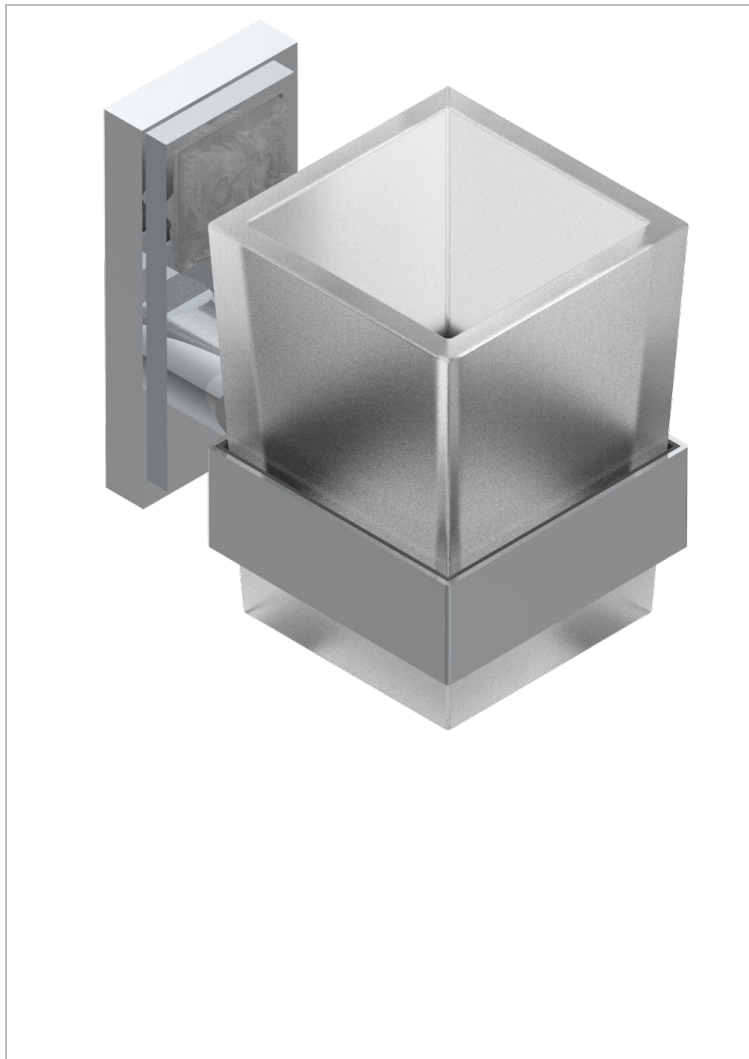

MASQUE DE FEMME ENGRAVED METAL

A2T-536

Wall mounted glass tumbler and holder

THG[®]
PARIS

33446

08/04/2009

CHARACTERISTIC

- Masque de Femme Engraved Metal
- Wall mounted glass tumbler and holder

AVAILABLE FINITIONS

Antique nickel - H28
Black ceram - D30
Blush PVD - H62
Brass color PVD - H49
Brown bronze color PVD - F33
Gold color PVD - H52

Graphite PVD - H64
Matt Umber PVD - H67
Matt blush PVD - H60
Matt brass color PVD - H50
Matt brown bronze color PVD - F34
Matt chrome - C02