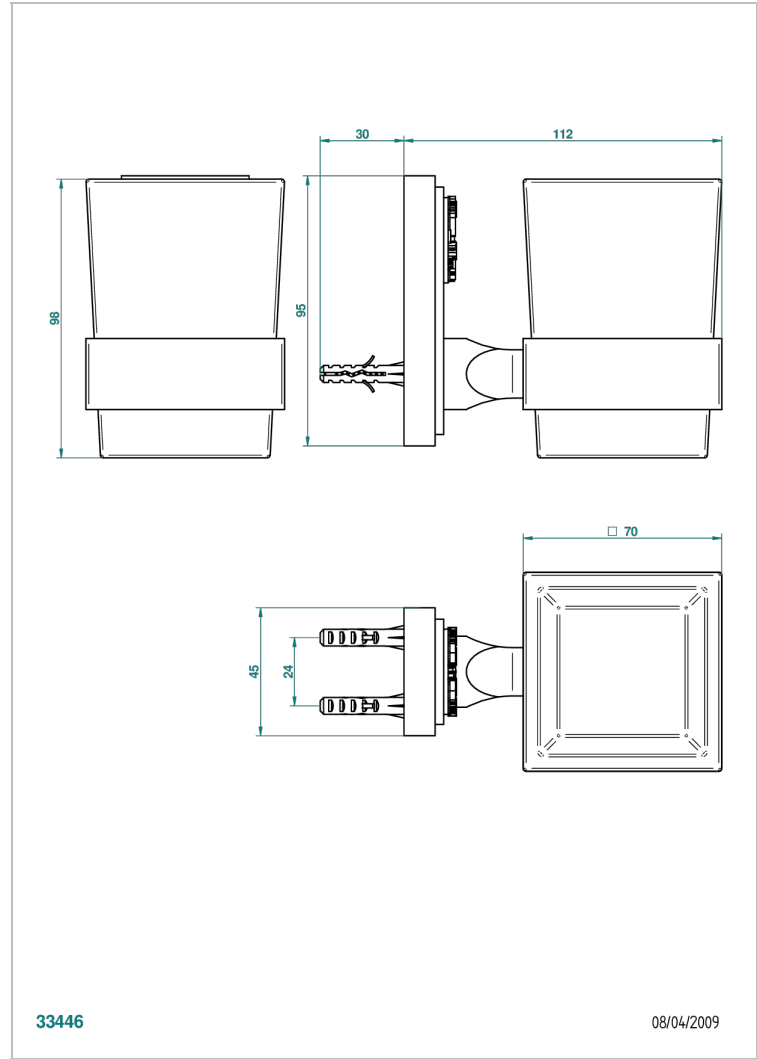

# MASQUE DE FEMME SOLAIRE

A2S-536

Tumbler holder, wall mounted

THG<sup>®</sup>  
PARIS

## CHARACTERISTIC

- Masque de Femme Solaire
- Tumbler holder, wall mounted