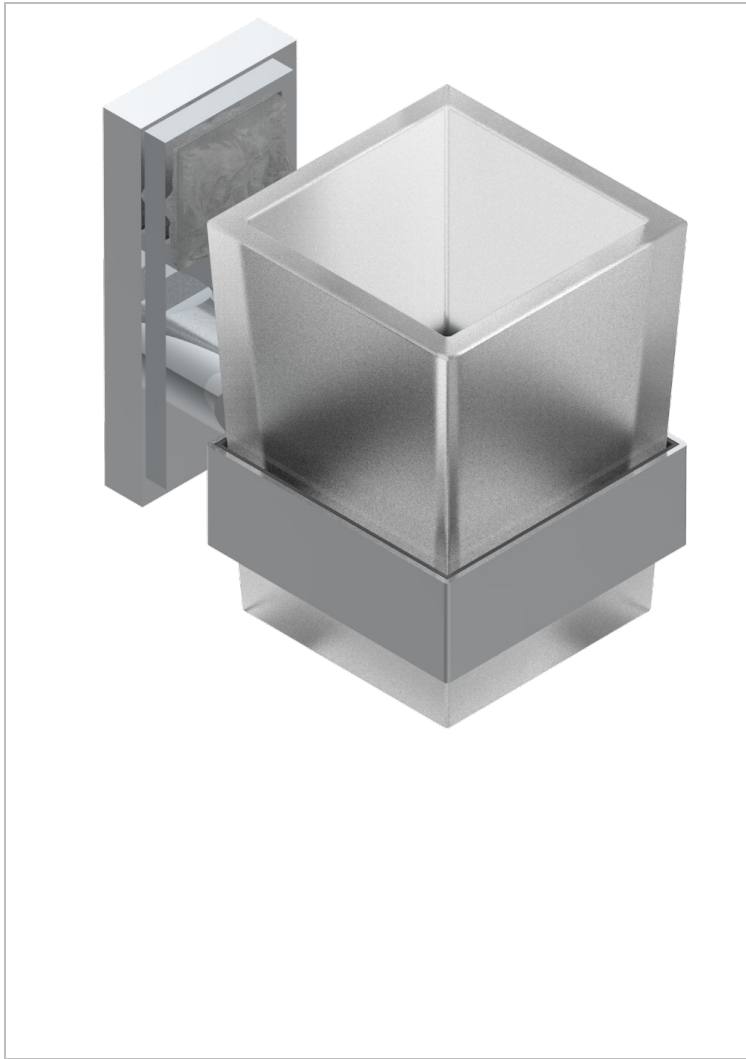

# MASQUE DE FEMME SOLAIRE

A2S-536

Tumbler holder, wall mounted

THG<sup>®</sup>  
PARIS

## CHARACTERISTIC

- Masque de Femme Solaire
- Tumbler holder, wall mounted

## AVAILABLE FINITIONS

Black ceram - D30  
Chrome polished - A02  
Chrome polished / gold polished - G02  
Gold mat - F07  
Gold polished - F01  
Matt chrome (American satin) - C02

Matt nickel (American satin) - C01  
Nickel polished - B01  
Soft gold - F30  
Soft matt gold - F31