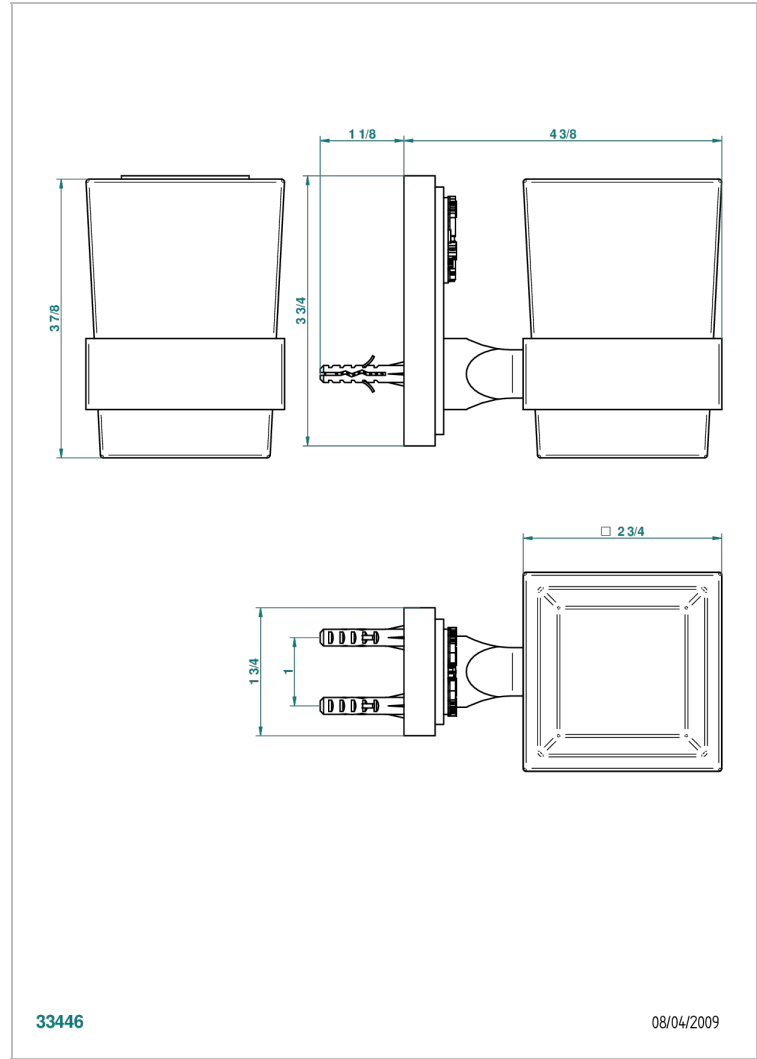

# MASQUE DE FEMME SOLAIRE

A2S-536

Tumbler holder, wall mounted

THG<sup>®</sup>  
PARIS

## CHARACTERISTIC

- Masque de Femme Solaire
- Tumbler holder, wall mounted