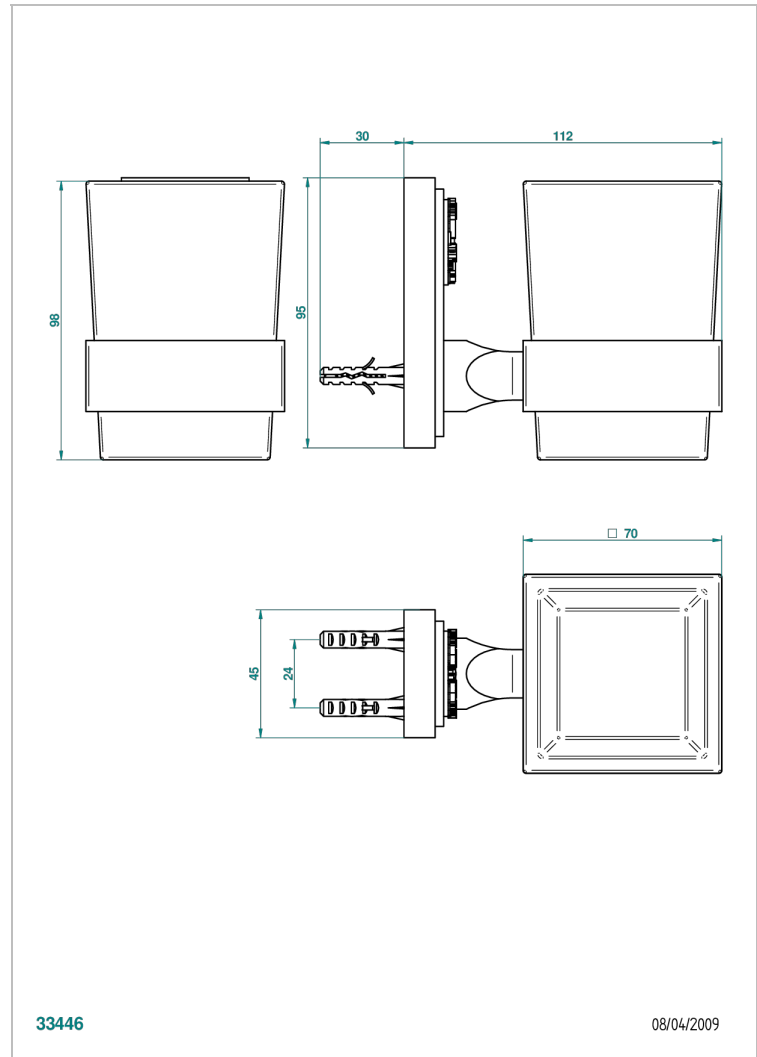

# MASQUE DE FEMME SOLAIRE

A2S-536

Wall mounted glass tumbler and holder

THG<sup>®</sup>  
PARIS

33446

08/04/2009

## CHARACTERISTIC

- Masque de Femme Solaire
- Wall mounted glass tumbler and holder