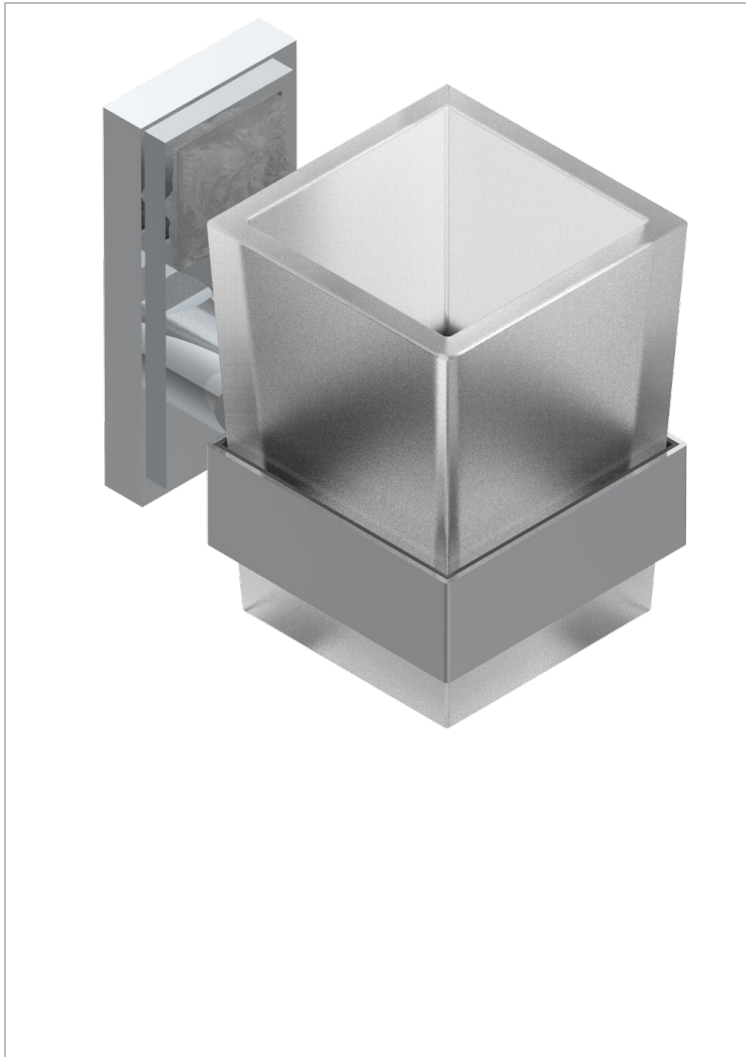

# MASQUE DE FEMME SOLAIRE

A2S-536

Wall mounted glass tumbler and holder

THG<sup>®</sup>  
PARIS

33446

08/04/2009

## CHARACTERISTIC

- Masque de Femme Solaire
- Wall mounted glass tumbler and holder

## AVAILABLE FINITIONS

Black ceram - D30  
Matt chrome - C02  
Matt gold - F07  
Matt nickel (color finish) - C01  
Polished chrome (color finish) - A02  
Polished chrome / Polished gold (color finish) - G02