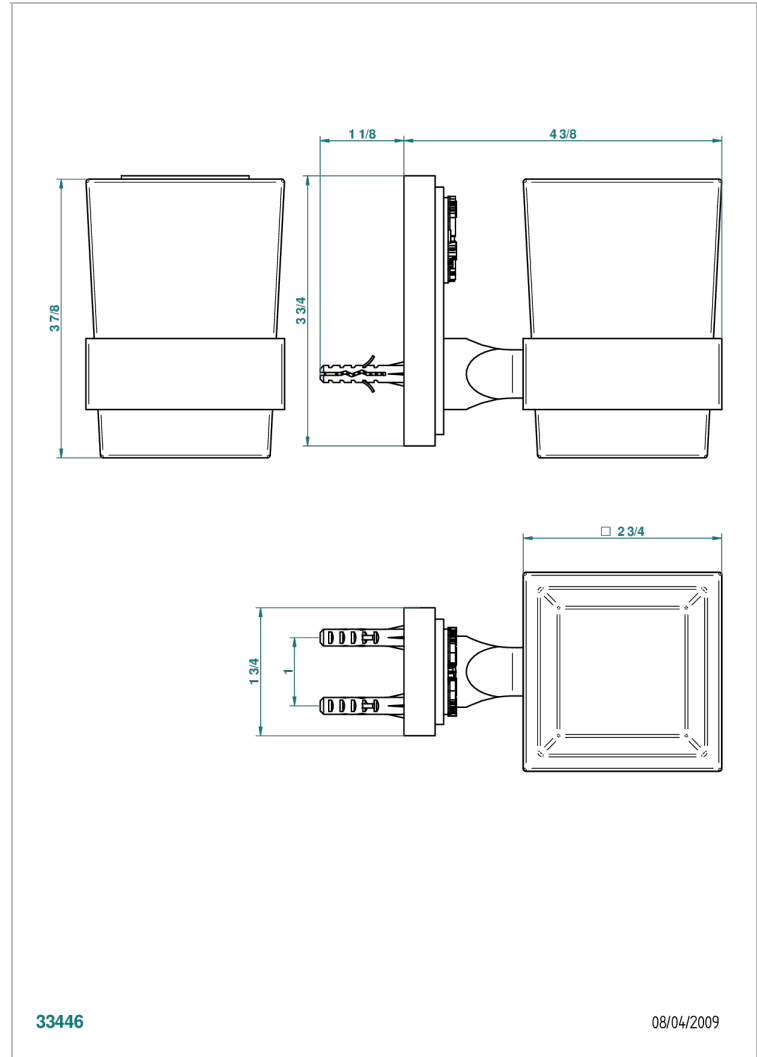

# MASQUE DE FEMME SOLAIRE

A2S-536

Wall mounted glass tumbler and holder

THG<sup>®</sup>  
PARIS

33446

08/04/2009

## CHARACTERISTIC

- Masque de Femme Solaire
- Wall mounted glass tumbler and holder