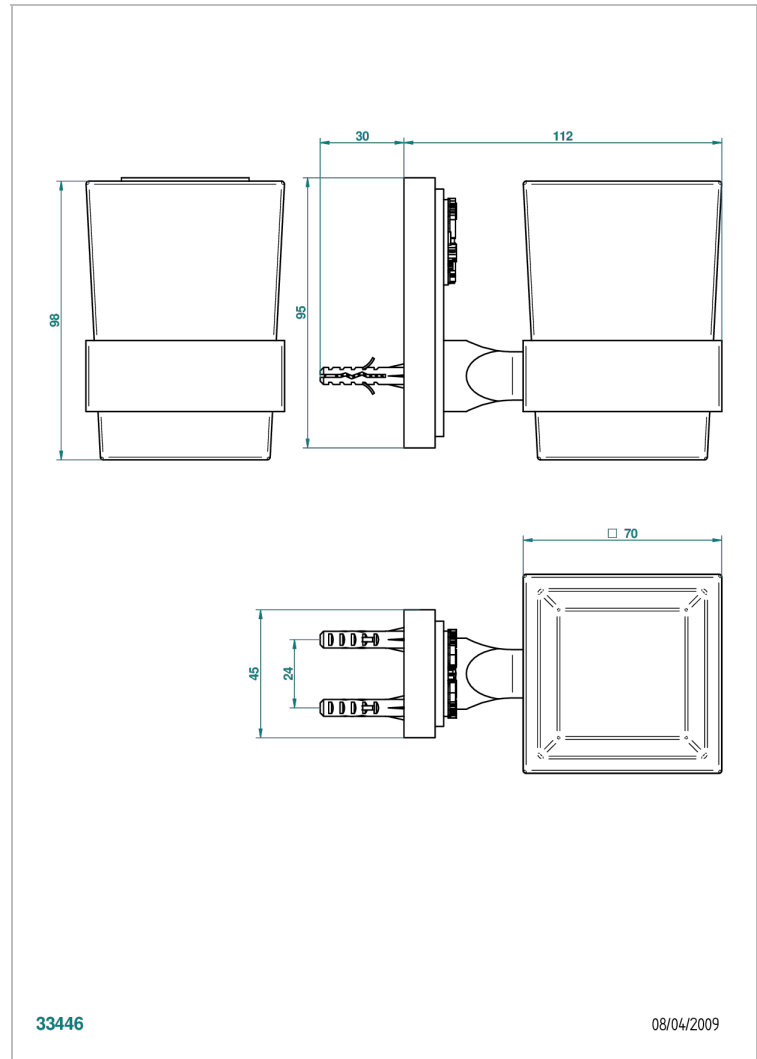

MASQUE DE FEMME SOLAIRE

A2S-536

Wall mounted glass tumbler and holder

THG[®]
PARIS

33446

08/04/2009

CHARACTERISTIC

- Masque de Femme Solaire
- Wall mounted glass tumbler and holder