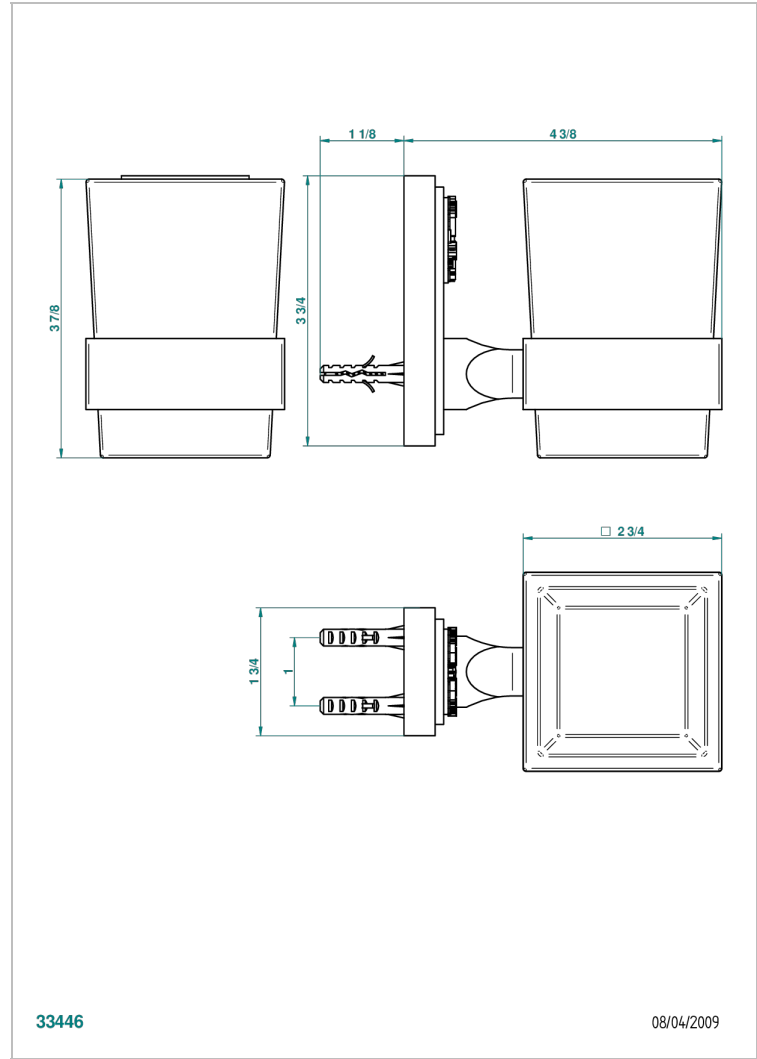

MASQUE DE FEMME SOLAIRE

A2S-536

Wall mounted glass tumbler and holder

THG[®]
PARIS

33446

08/04/2009

CHARACTERISTIC

- Masque de Femme Solaire
- Wall mounted glass tumbler and holder