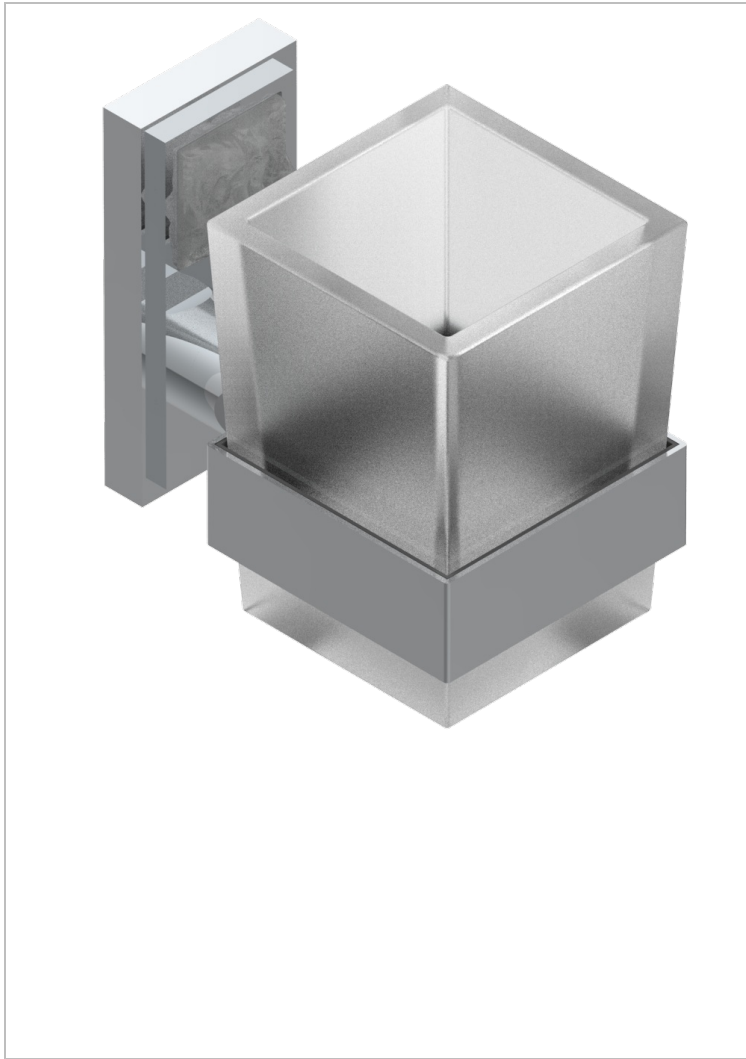

MASQUE DE FEMME SOLAIRE

A2S-536

Wall mounted glass tumbler and holder

THG[®]
PARIS

33446

08/04/2009

CHARACTERISTIC

- Masque de Femme Solaire
- Wall mounted glass tumbler and holder

AVAILABLE FINITIONS

Black ceram - D30
Matt chrome - C02
Matt gold - F07
Matt nickel (color finish) - C01
Polished chrome (color finish) - A02
Polished chrome / Polished gold (color finish) - G02

Polished gold (color finish) - F01
Polished nickel - B01
Soft gold - F30
Soft matt gold - F31