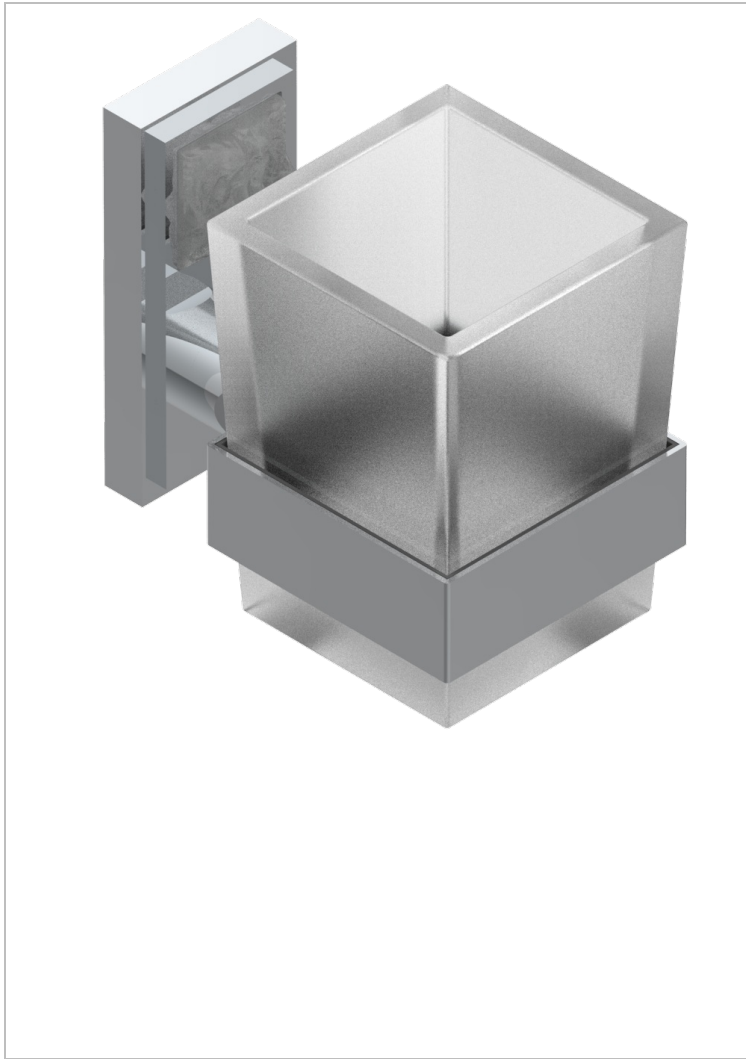

# MASQUE DE FEMME SOLAIRE

A2S-536

Wall mounted glass tumbler and holder

THG<sup>®</sup>  
PARIS

33446

08/04/2009

## CHARACTERISTIC

- Masque de Femme Solaire
- Wall mounted glass tumbler and holder

## AVAILABLE FINITIONS

Black ceram - D30  
Matt chrome - C02  
Matt gold - F07  
Matt nickel (color finish) - C01  
Polished chrome (color finish) - A02  
Polished chrome / Polished gold (color finish) - G02