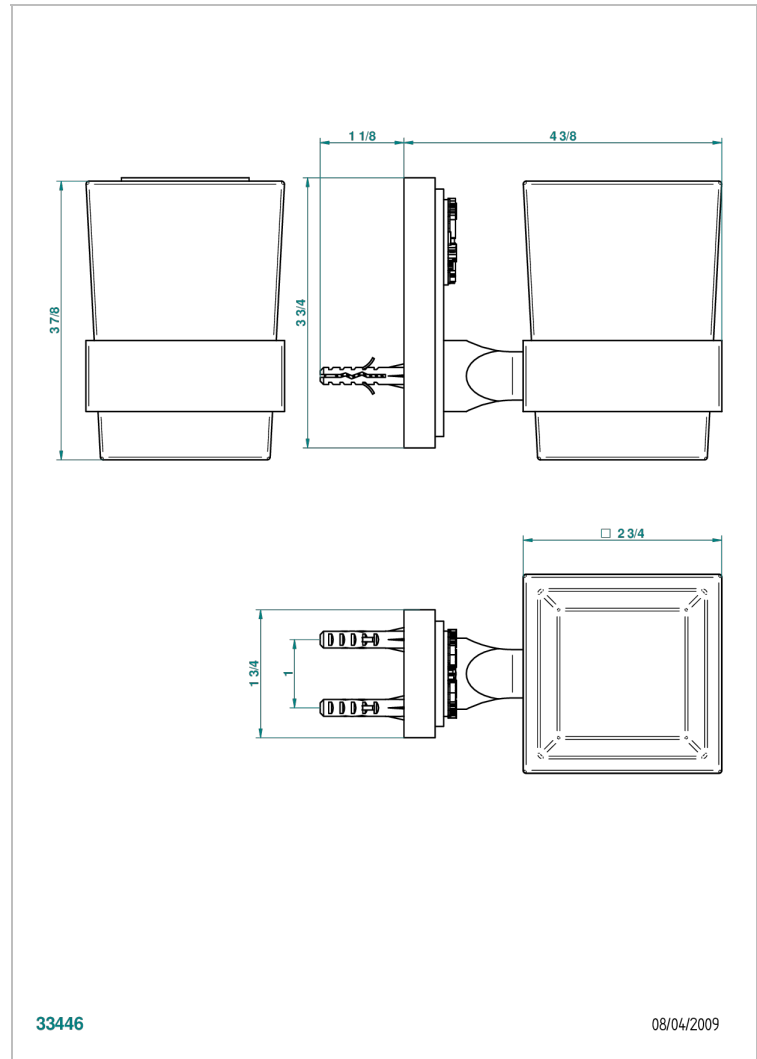

# MASQUE DE FEMME SOLAIRE

A2S-536

Wall mounted glass tumbler and holder

THG<sup>®</sup>  
PARIS

33446

08/04/2009

## CHARACTERISTIC

- Masque de Femme Solaire
- Wall mounted glass tumbler and holder