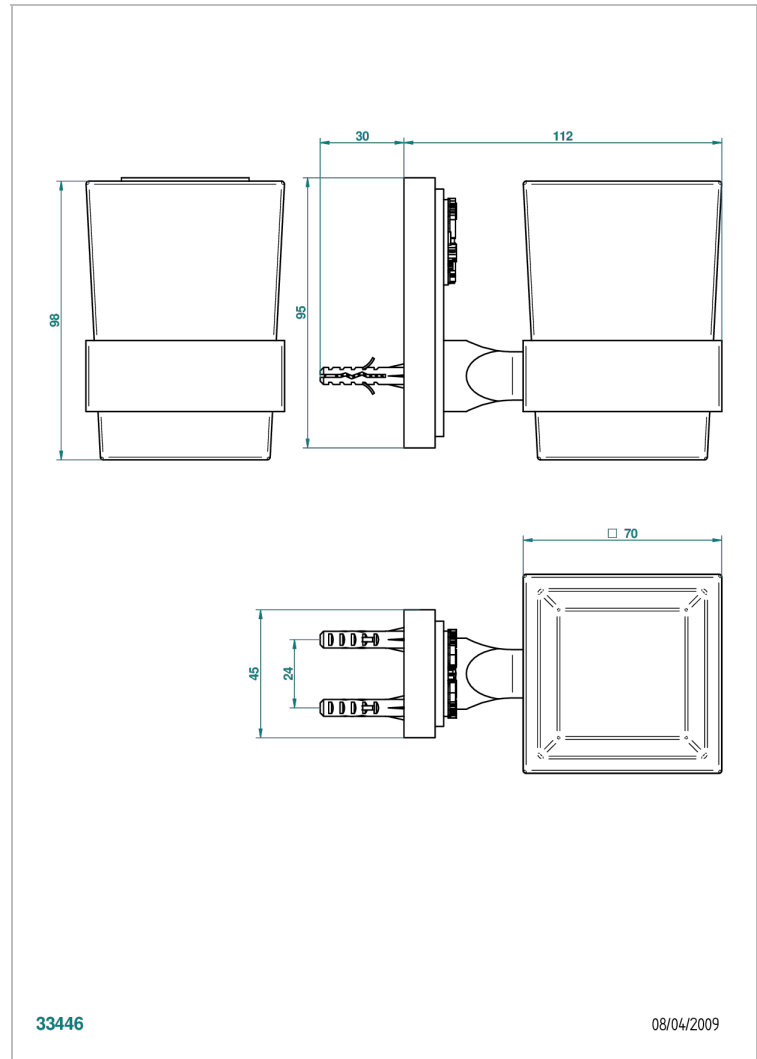

MASQUE DE FEMME LUNAIRE

A2R-536

Tumbler holder, wall mounted

THG[®]
PARIS

33446

08/04/2009

CHARACTERISTIC

- Masque de Femme Lunaire
- Tumbler holder, wall mounted