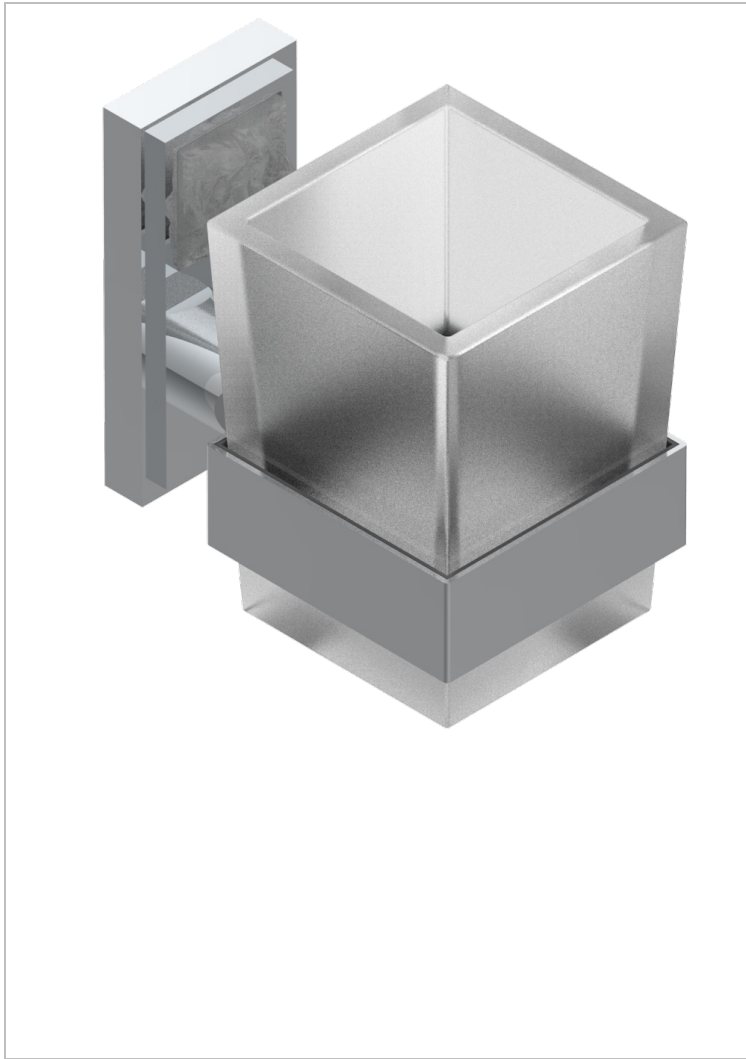

MASQUE DE FEMME LUNAIRE

A2R-536

Tumbler holder, wall mounted

THG[®]
PARIS

33446

08/04/2009

CHARACTERISTIC

- Masque de Femme Lunaire
- Tumbler holder, wall mounted

AVAILABLE FINITIONS

Black ceram - D30
Chrome polished - A02
Chrome polished / gold polished - G02
Gold mat - F07
Gold polished - F01
Matt chrome (American satin) - C02

Matt nickel (American satin) - C01
Nickel polished - B01
Soft gold - F30
Soft matt gold - F31