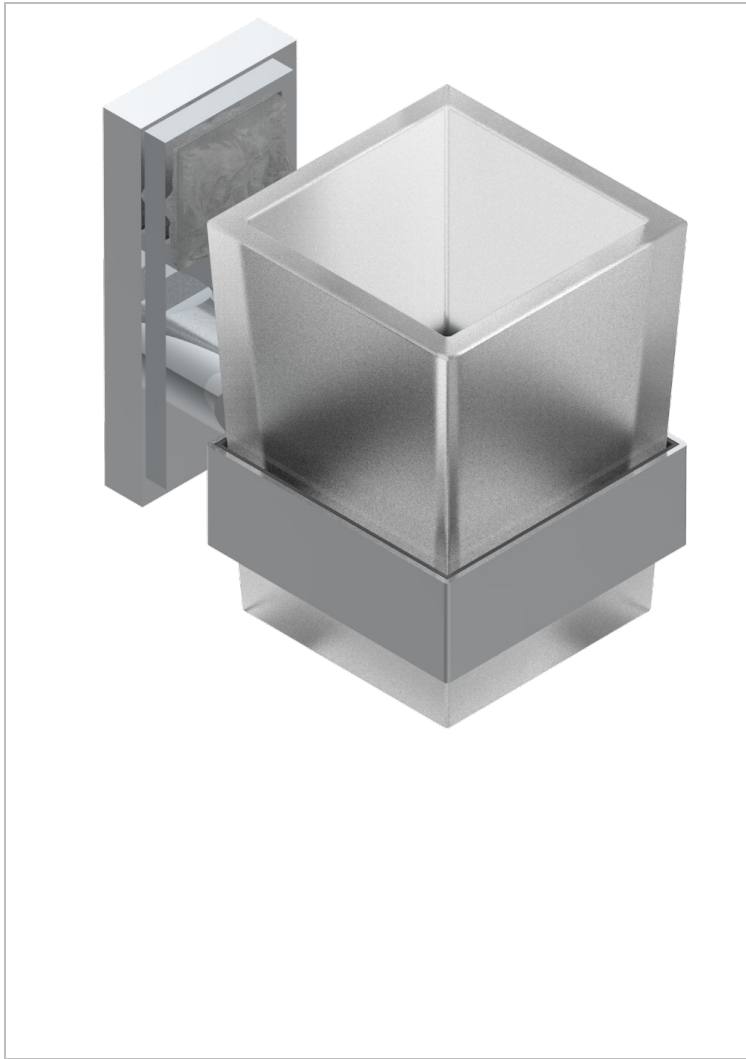

MASQUE DE FEMME LUNAIRE

A2R-536

Tumbler holder, wall mounted

THG[®]
PARIS

CHARACTERISTIC

- Masque de Femme Lunaire
- Tumbler holder, wall mounted

AVAILABLE FINITIONS

Black ceram - D30
Chrome polished - A02
Chrome polished / gold polished - G02
Gold mat - F07
Gold polished - F01
Matt chrome (American satin) - C02

Matt nickel (American satin) - C01
Nickel polished - B01
Soft gold - F30
Soft matt gold - F31