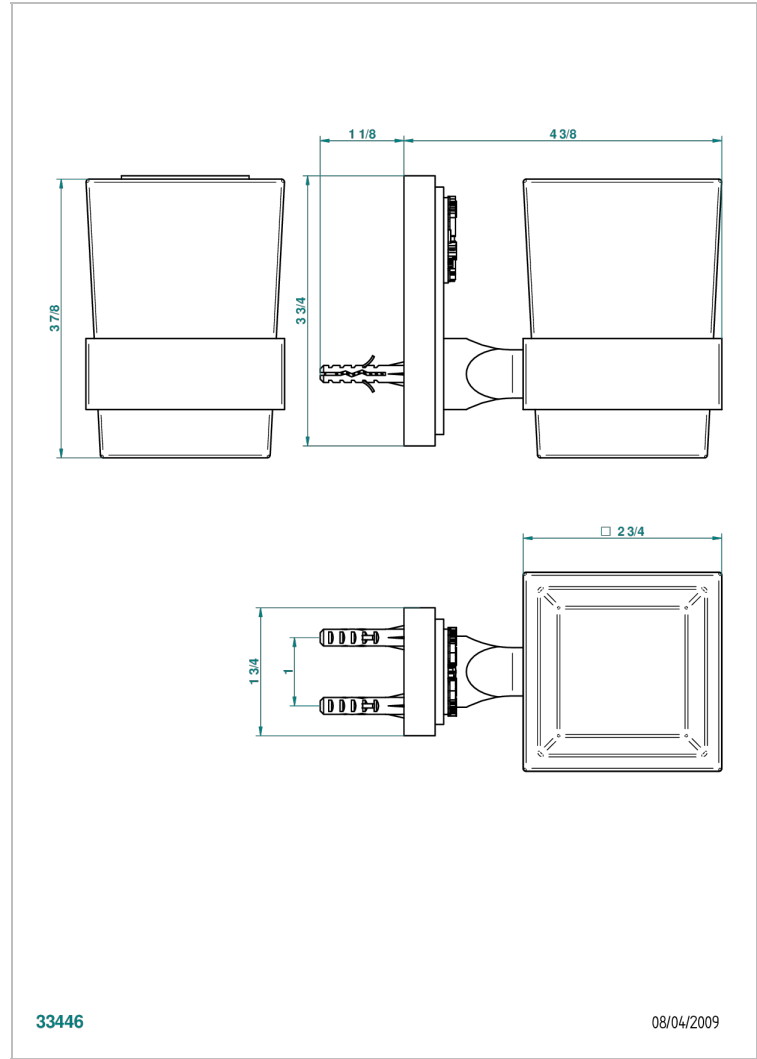

MASQUE DE FEMME LUNAIRE

A2R-536

Tumbler holder, wall mounted

THG[®]
PARIS

CHARACTERISTIC

- Masque de Femme Lunaire
- Tumbler holder, wall mounted

AVAILABLE FINITIONS

Black ceram - D30
Chrome polished - A02
Chrome polished / gold polished - G02
Gold mat - F07
Gold polished - F01
Matt chrome (American satin) - C02