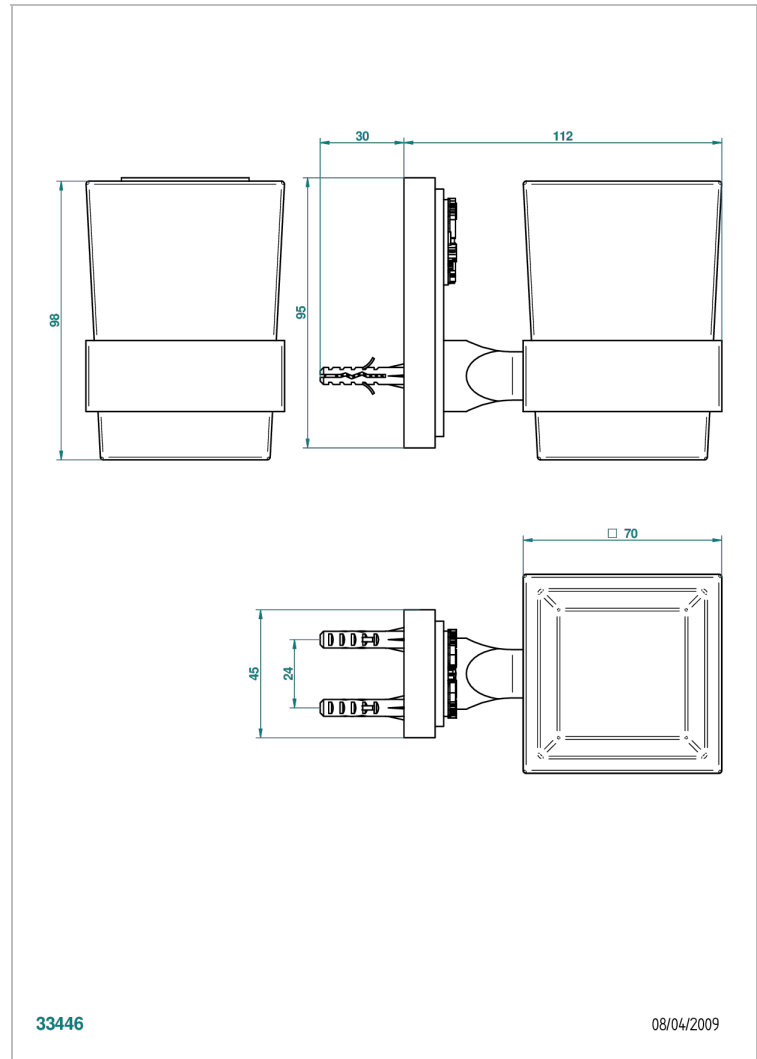

MASQUE DE FEMME LUNAIRE

A2R-536

Wall mounted glass tumbler and holder

THG[®]
PARIS

33446

08/04/2009

CHARACTERISTIC

- Masque de Femme Lunaire
- Wall mounted glass tumbler and holder