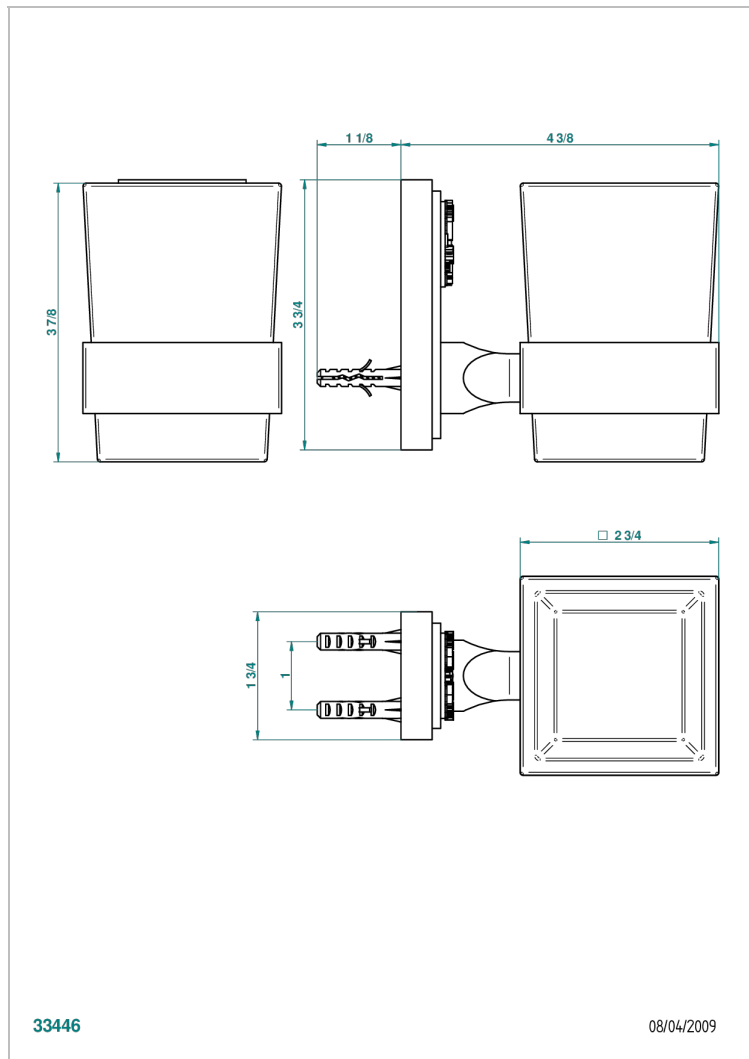

MASQUE DE FEMME LUNAIRE

A2R-536

Wall mounted glass tumbler and holder

THG[®]
PARIS

33446

08/04/2009

CHARACTERISTIC

- Masque de Femme Lunaire
- Wall mounted glass tumbler and holder