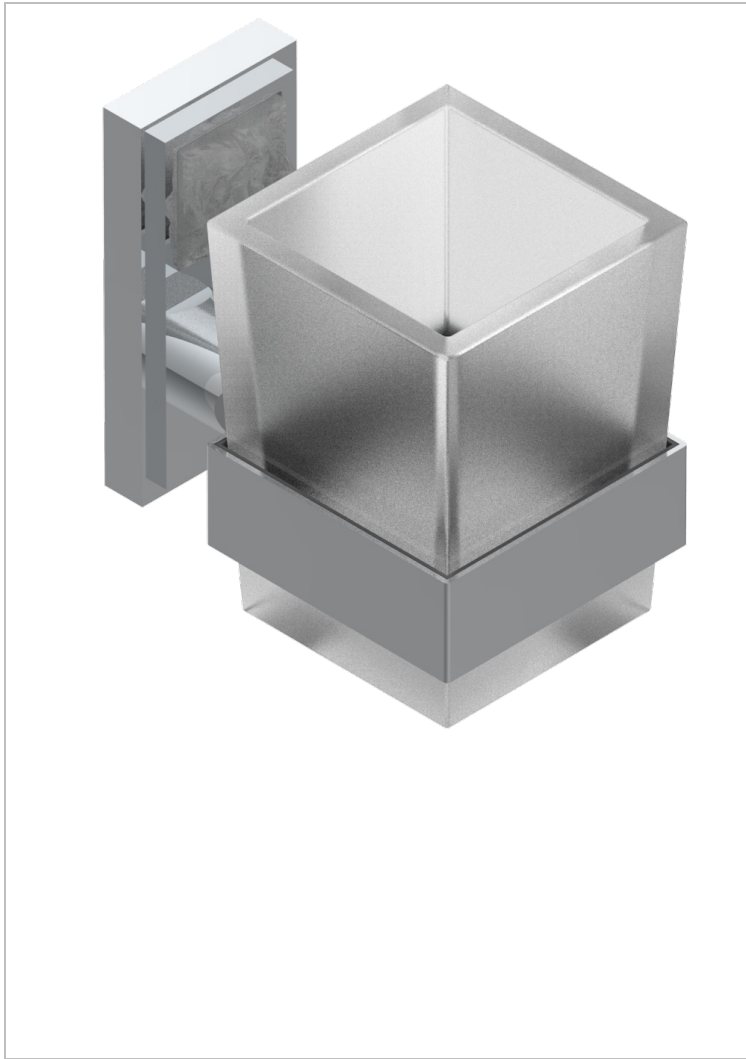

MASQUE DE FEMME LUNAIRE

A2R-536

Wall mounted glass tumbler and holder

THG[®]
PARIS

33446

08/04/2009

CHARACTERISTIC

- Masque de Femme Lunaire
- Wall mounted glass tumbler and holder

AVAILABLE FINITIONS

Black ceram - D30
Matt chrome - C02
Matt gold - F07
Matt nickel (color finish) - C01
Polished chrome (color finish) - A02
Polished chrome / Polished gold (color finish) - G02

Polished gold (color finish) - F01
Polished nickel - B01
Soft gold - F30
Soft matt gold - F31