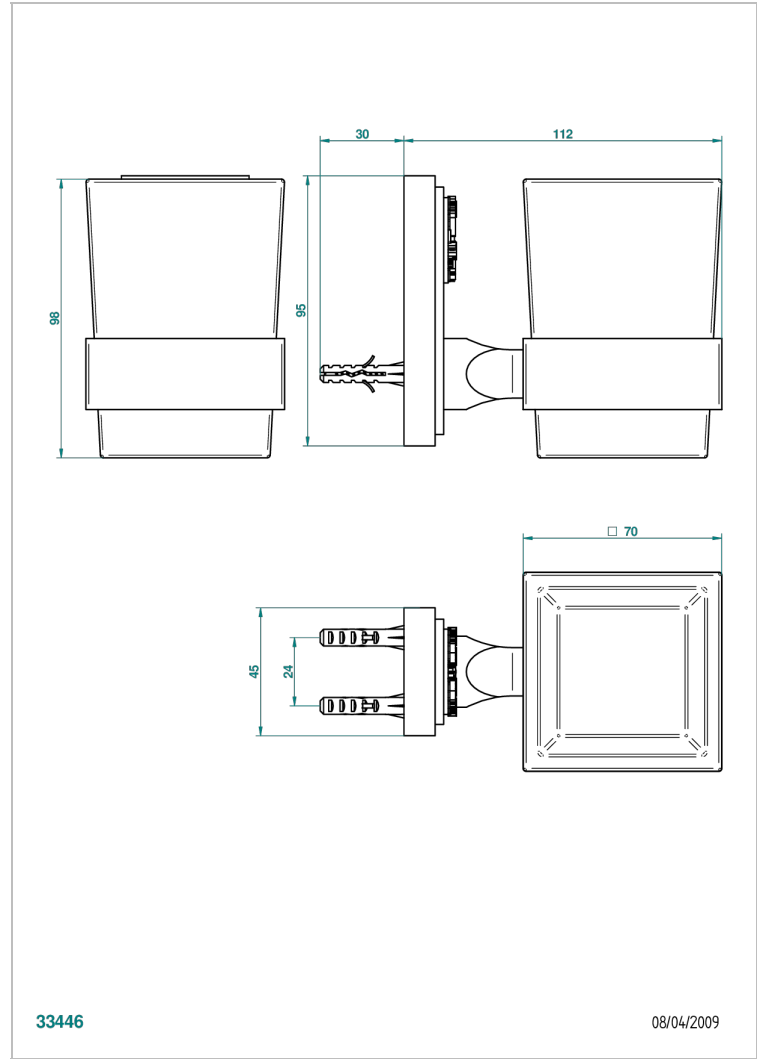

MASQUE DE FEMME LUNAIRE

A2R-536

Wall mounted glass tumbler and holder

THG[®]
PARIS

33446

08/04/2009

CHARACTERISTIC

- Masque de Femme Lunaire
- Wall mounted glass tumbler and holder