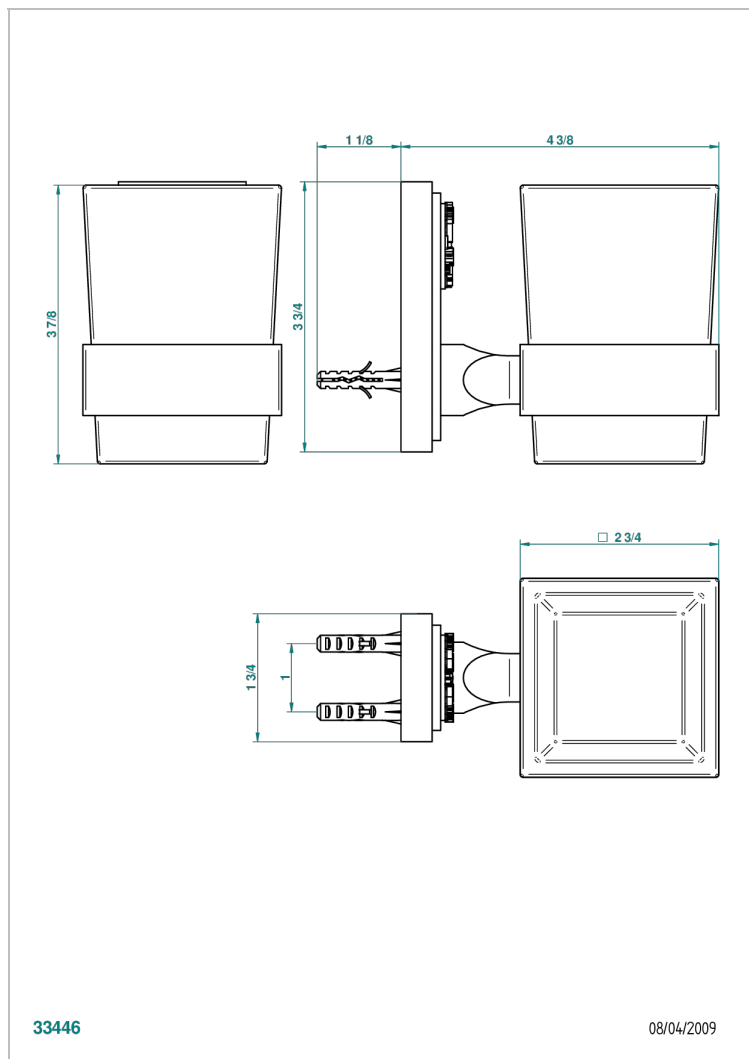

# MASQUE DE FEMME LUNAIRE

A2R-536

Wall mounted glass tumbler and holder

THG<sup>®</sup>  
PARIS

33446

08/04/2009

## CHARACTERISTIC

- Masque de Femme Lunaire
- Wall mounted glass tumbler and holder