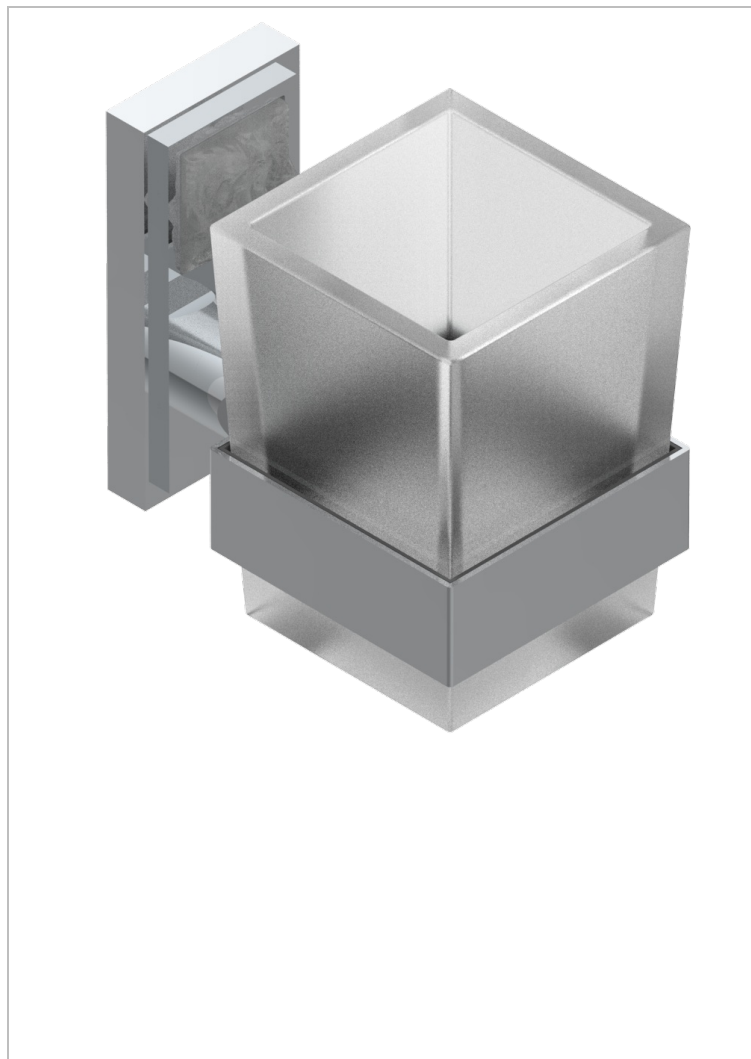

# MASQUE DE FEMME LUNAIRE

A2R-536

Wall mounted glass tumbler and holder

THG<sup>®</sup>  
PARIS

33446

08/04/2009

## CHARACTERISTIC

- Masque de Femme Lunaire
- Wall mounted glass tumbler and holder

## AVAILABLE FINITIONS

Black ceram - D30  
Matt chrome - C02  
Matt gold - F07  
Matt nickel (color finish) - C01  
Polished chrome (color finish) - A02  
Polished chrome / Polished gold (color finish) - G02