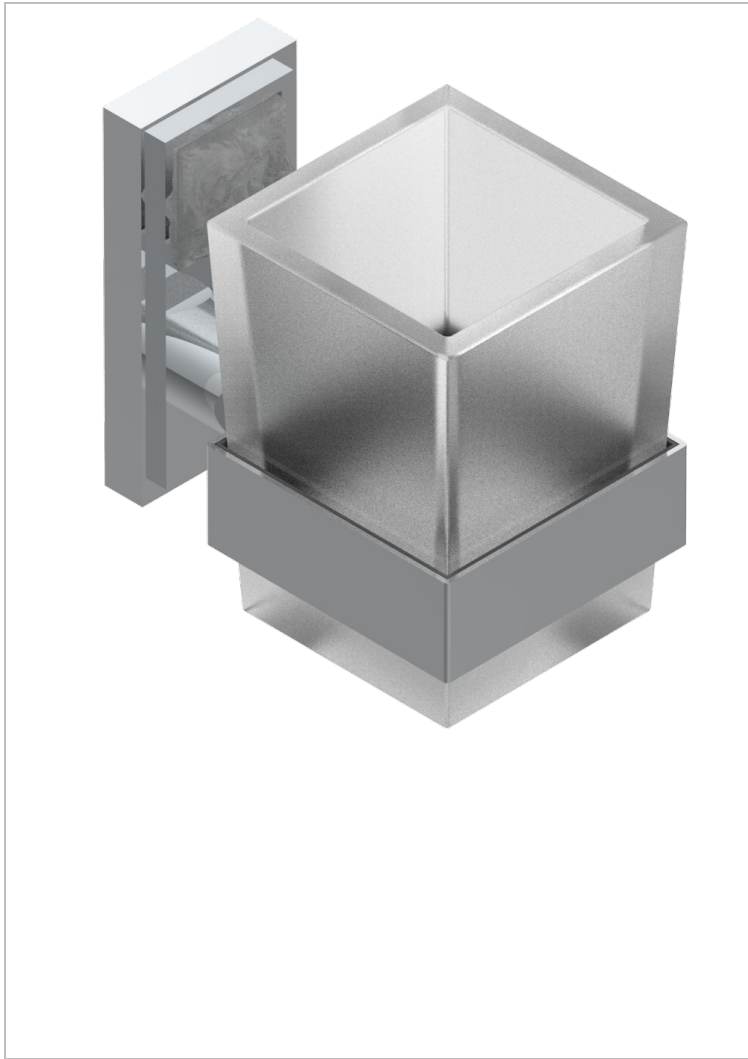

MASQUE DE FEMME LUNAIRE

A2R-536

Wall mounted glass tumbler and holder

THG[®]
PARIS

33446

08/04/2009

CHARACTERISTIC

- Masque de Femme Lunaire
- Wall mounted glass tumbler and holder

AVAILABLE FINITIONS

- Black ceram - D30
- Matt chrome - C02
- Matt gold - F07
- Matt nickel (color finish) - C01
- Polished chrome (color finish) - A02
- Polished chrome / Polished gold (color finish) - G02