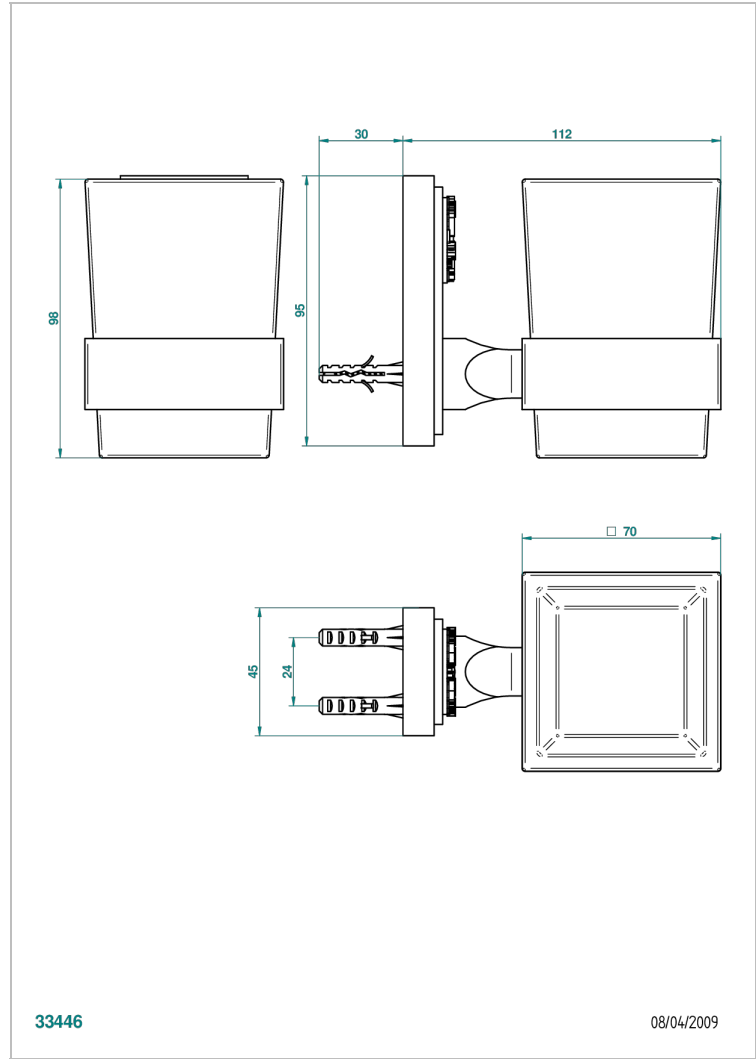

MASQUE DE FEMME LUNAIRE

A2R-536

Wall mounted glass tumbler and holder

THG[®]
PARIS

33446

08/04/2009

CHARACTERISTIC

- Masque de Femme Lunaire
- Wall mounted glass tumbler and holder