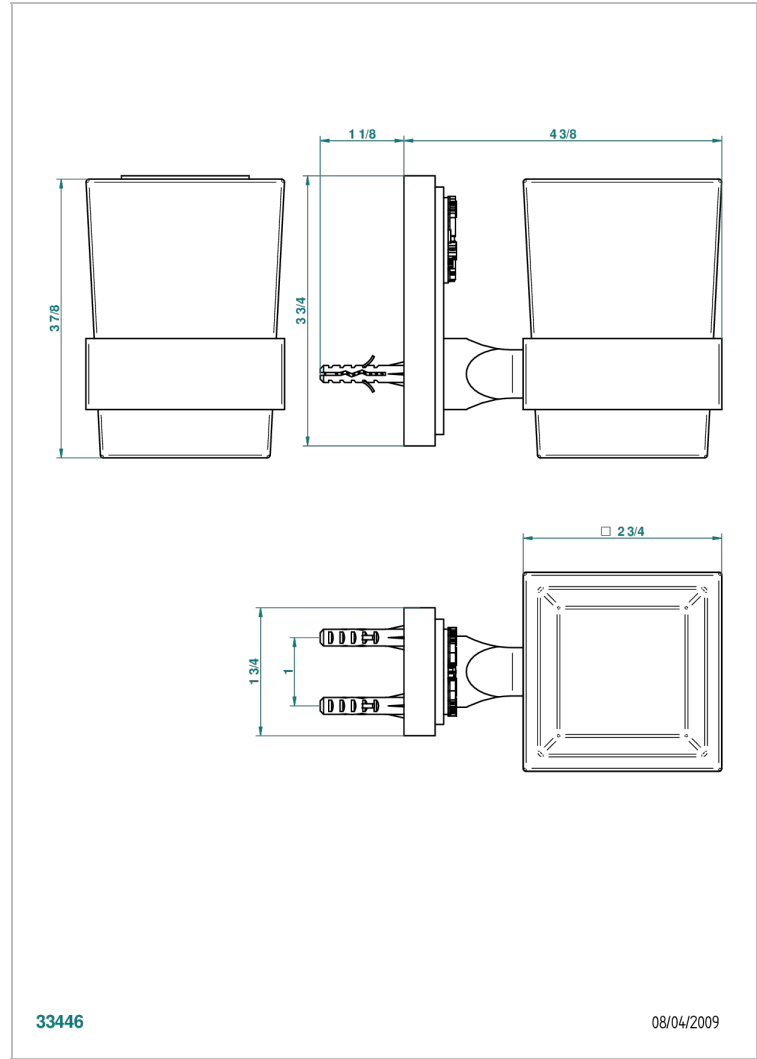

MASQUE DE FEMME LUNAIRE

A2R-536

Wall mounted glass tumbler and holder

THG[®]
PARIS

33446

08/04/2009

CHARACTERISTIC

- Masque de Femme Lunaire
- Wall mounted glass tumbler and holder