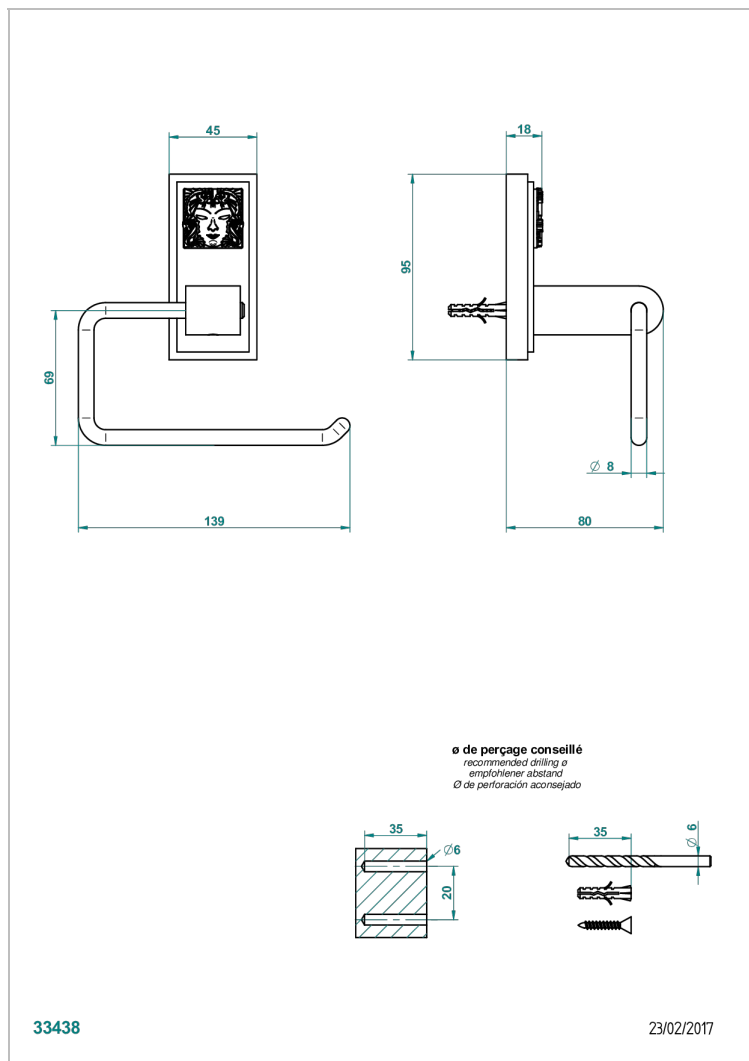

MASQUE DE FEMME SMOOTH METAL

A2U-538A

Toilet paper holder, single mount without cover

33438

23/02/2017

CHARACTERISTIC

- Masque de Femme Smooth metal
- Toilet paper holder, single mount without cover

AVAILABLE FINITIONS