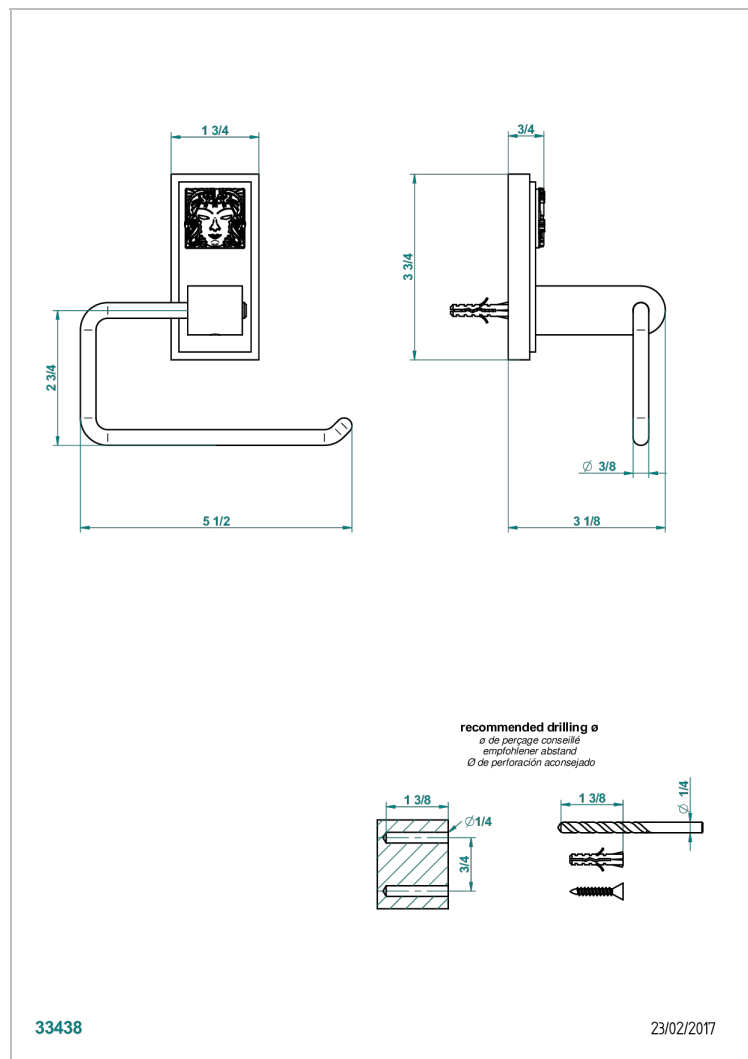

MASQUE DE FEMME SMOOTH METAL

A2U-538A

Toilet paper holder, single mount without cover

CHARACTERISTIC

- Masque de Femme Smooth metal
- Toilet paper holder, single mount without cover

AVAILABLE FINITIONS

Black ceram - D30
 Blush PVD - H62
 Brass color PVD - H49
 Brown bronze color PVD - F33
 Chrome polished - A02
 Chrome polished / gold polished - G02

Matt nickel color PVD - H56
 Nickel antique / Sovereign - H28
 Nickel color PVD - H55
 Nickel polished - B01
 Soft gold - F30
 Soft matt gold - F31

Umber PVD - H66