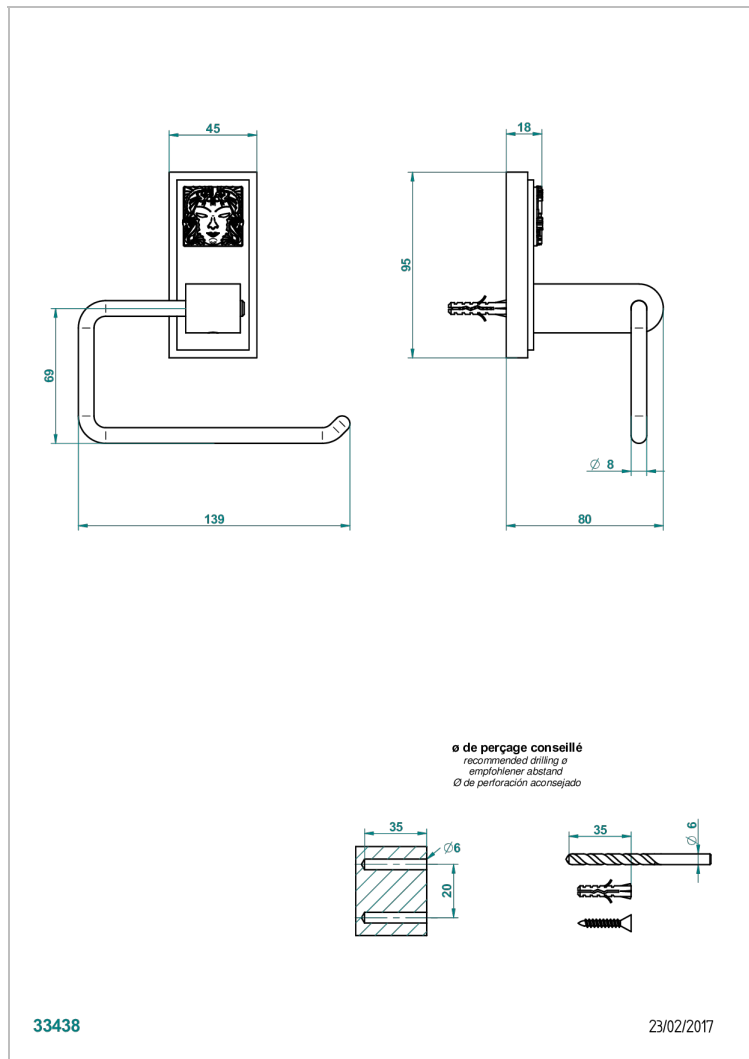

MASQUE DE FEMME SMOOTH METAL

A2U-538A

Wall mounted WC paper holder without cover

THG[®]
PARIS

CHARACTERISTIC

- Masque de Femme Smooth metal
- Wall mounted WC paper holder without cover

AVAILABLE FINITIONS

Antique nickel - H28
Black ceram - D30
Blush PVD - H62
Brass color PVD - H49
Brown bronze color PVD - F33
Gold color PVD - H52