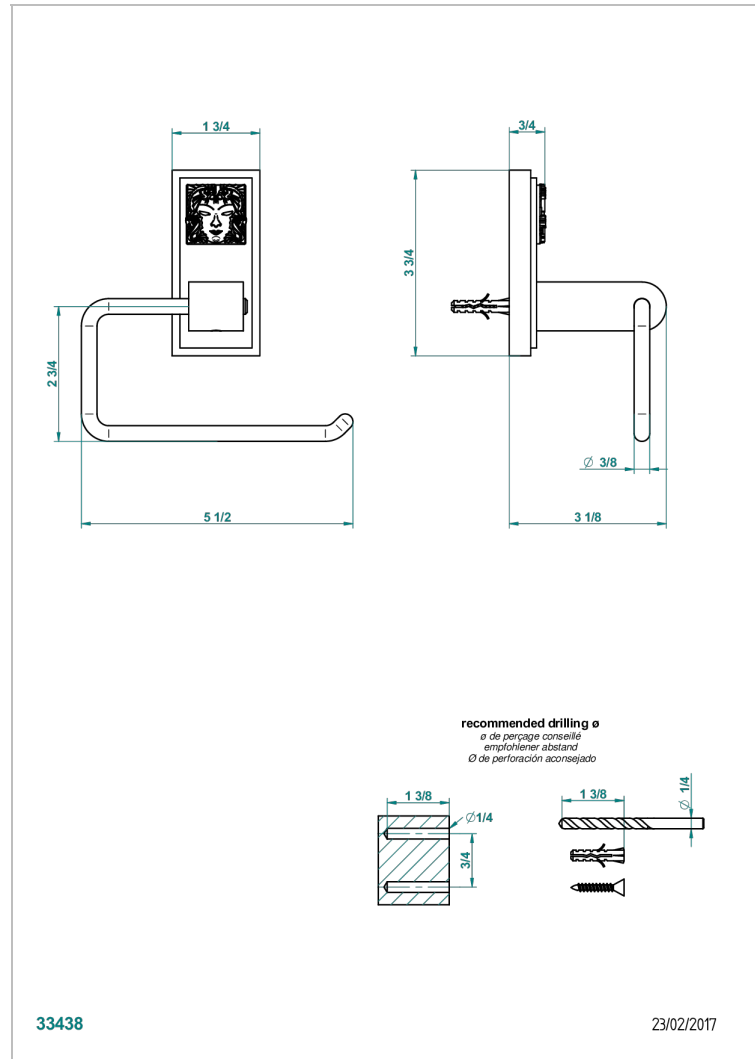

MASQUE DE FEMME SMOOTH METAL

A2U-538A

Wall mounted WC paper holder without cover

THG[®]
PARIS

CHARACTERISTIC

- Masque de Femme Smooth metal
- Wall mounted WC paper holder without cover

AVAILABLE FINITIONS

Antique nickel - H28
Black ceram - D30
Blush PVD - H62
Brass color PVD - H49
Brown bronze color PVD - F33
Gold color PVD - H52