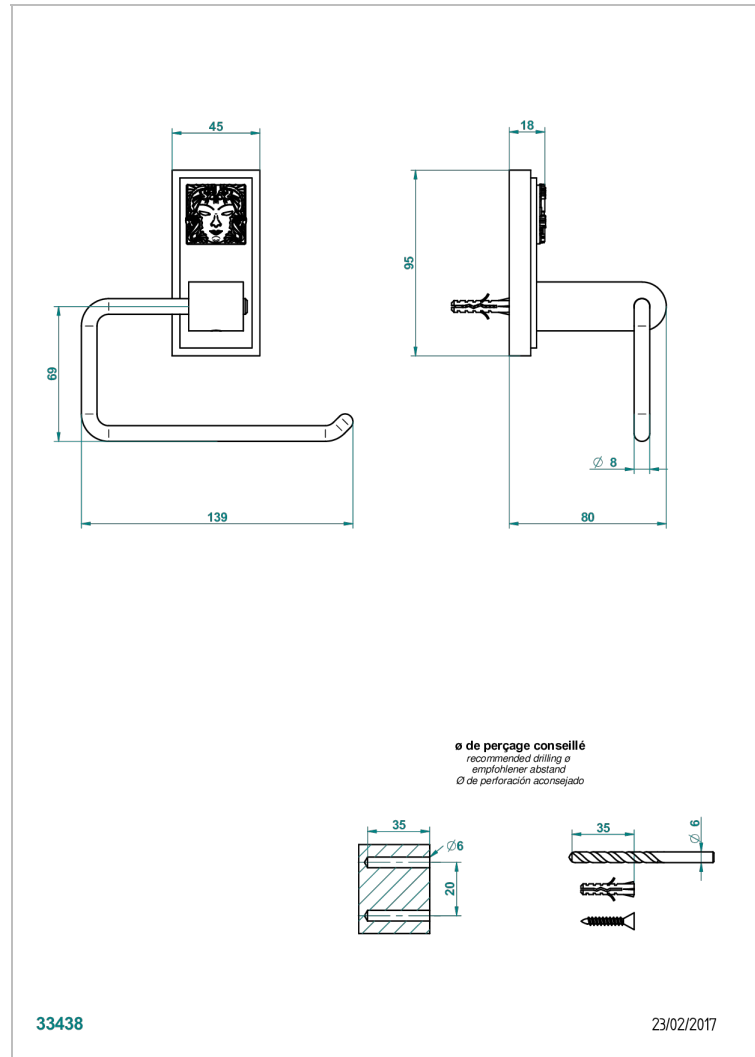

MASQUE DE FEMME SMOOTH METAL

A2U-538A

Wall mounted WC paper holder without cover

THG[®]
PARIS

CHARACTERISTIC

- Masque de Femme Smooth metal
- Wall mounted WC paper holder without cover

AVAILABLE FINITIONS

Antique nickel - H28
Black ceram - D30
Blush PVD - H62
Brass color PVD - H49
Brown bronze color PVD - F33
Gold color PVD - H52