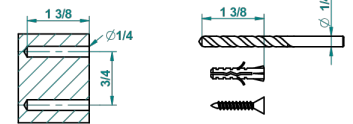

MASQUE DE FEMME SMOOTH METAL

A2U-538A

Wall mounted WC paper holder without cover

THG®
PARIS

33438

23/02/2017

CHARACTERISTIC

- Masque de Femme Smooth metal
- Wall mounted WC paper holder without cover

AVAILABLE FINITIONS

Antique nickel - H28
Black ceram - D30
Blush PVD - H62
Brass color PVD - H49
Brown bronze color PVD - F33
Gold color PVD - H52

Graphite PVD - H64
Matt Umber PVD - H67
Matt blush PVD - H60
Matt brass color PVD - H50
Matt brown bronze color PVD - F34
Matt chrome - C02

Matt gold - F07
Matt gold color PVD - H53
Matt graphite PVD - H65
Matt nickel (color finish) - C01
Matt nickel color PVD - H56
Nickel color PVD - H55

Polished chrome (color finish) - A02
Polished chrome / Polished gold (color finish) - G02
Polished gold (color finish) - F01
Polished nickel - B01
Soft gold - F30
Soft matt gold - F31
Umber PVD - H66