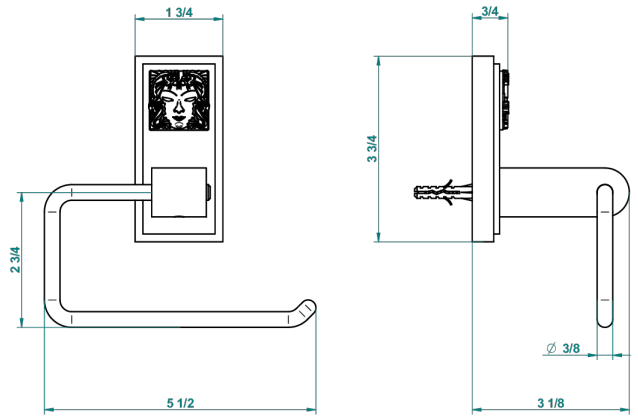

MASQUE DE FEMME SMOOTH METAL

A2U-538A

Wall mounted WC paper holder without cover

THG®
PARIS

33438

23/02/2017

CHARACTERISTIC

- Masque de Femme Smooth metal
- Wall mounted WC paper holder without cover

AVAILABLE FINITIONS

Antique nickel - H28
Black ceram - D30
Blush PVD - H62
Brass color PVD - H49
Brown bronze color PVD - F33
Gold color PVD - H52

Graphite PVD - H64
Matt Umber PVD - H67
Matt blush PVD - H60
Matt brass color PVD - H50
Matt brown bronze color PVD - F34
Matt chrome - C02

Matt gold - F07
Matt gold color PVD - H53
Matt graphite PVD - H65
Matt nickel (color finish) - C01
Matt nickel color PVD - H56
Nickel color PVD - H55

Polished chrome (color finish) - A02
Polished chrome / Polished gold (color finish) - G02
Polished gold (color finish) - F01
Polished nickel - B01
Soft gold - F30
Soft matt gold - F31
Umber PVD - H66