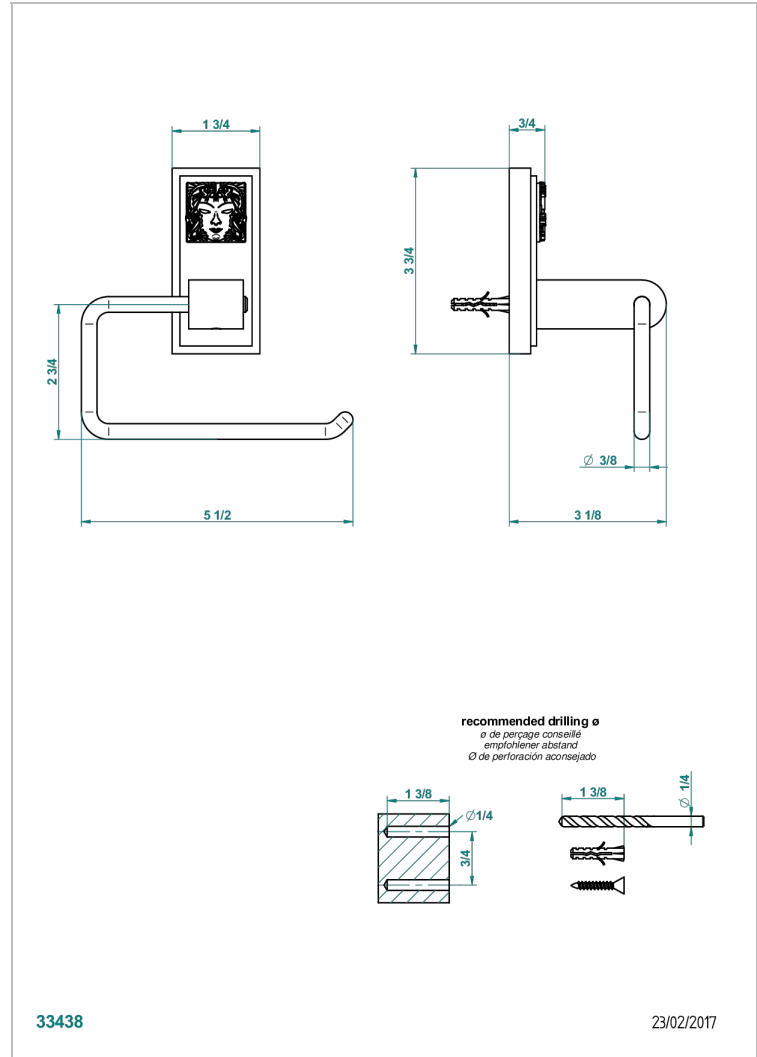

MASQUE DE FEMME ENGRAVED METAL

A2T-538A

Toilet paper holder, single mount without cover

CHARACTERISTIC

- Masque de Femme Engraved Metal
- Toilet paper holder, single mount without cover

AVAILABLE FINITIONS