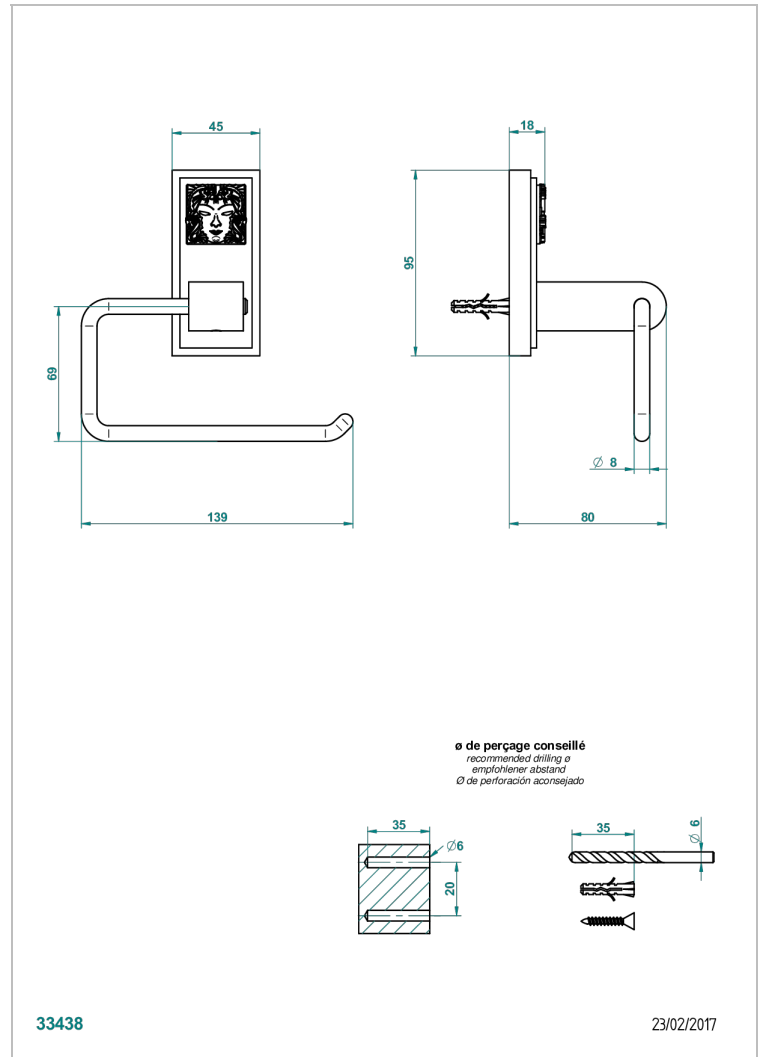

# MASQUE DE FEMME ENGRAVED METAL

A2T-538A

Wall mounted WC paper holder without cover

THG<sup>®</sup>  
PARIS

## CHARACTERISTIC

- Masque de Femme Engraved Metal
- Wall mounted WC paper holder without cover