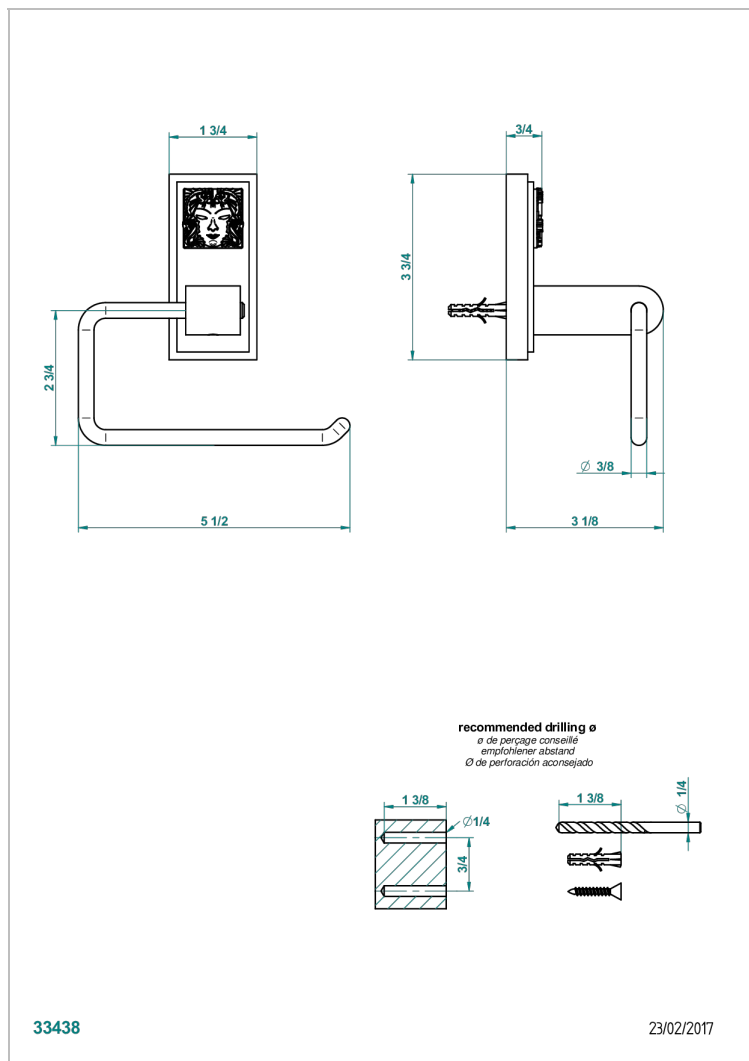

# MASQUE DE FEMME ENGRAVED METAL

A2T-538A

Wall mounted WC paper holder without cover

## CHARACTERISTIC

- Masque de Femme Engraved Metal
- Wall mounted WC paper holder without cover