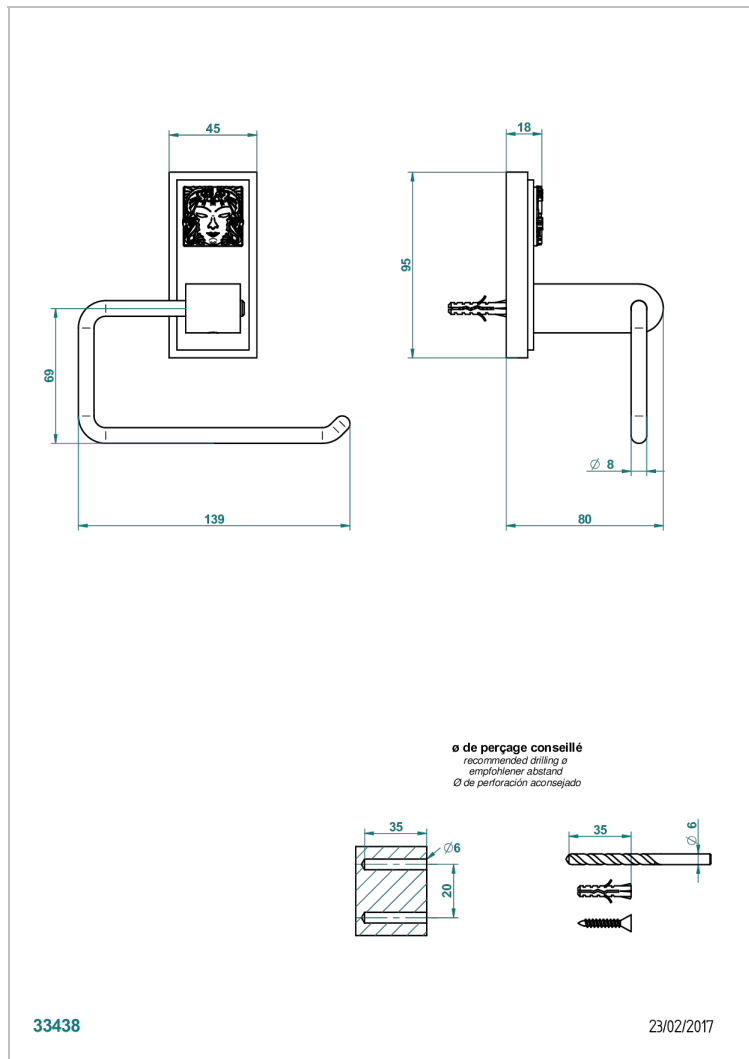

MASQUE DE FEMME ENGRAVED METAL

A2T-538A

Wall mounted WC paper holder without cover

THG[®]
PARIS

CHARACTERISTIC

- Masque de Femme Engraved Metal
- Wall mounted WC paper holder without cover

AVAILABLE FINITIONS