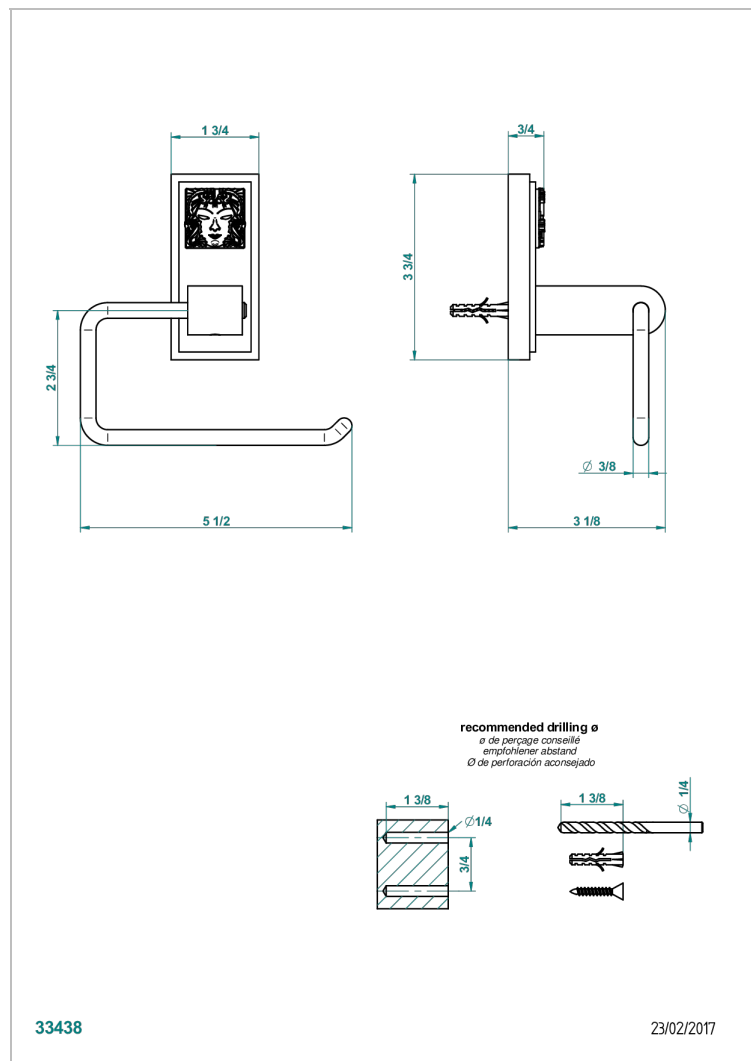

# MASQUE DE FEMME ENGRAVED METAL

A2T-538A

Wall mounted WC paper holder without cover

## CHARACTERISTIC

- Masque de Femme Engraved Metal
- Wall mounted WC paper holder without cover