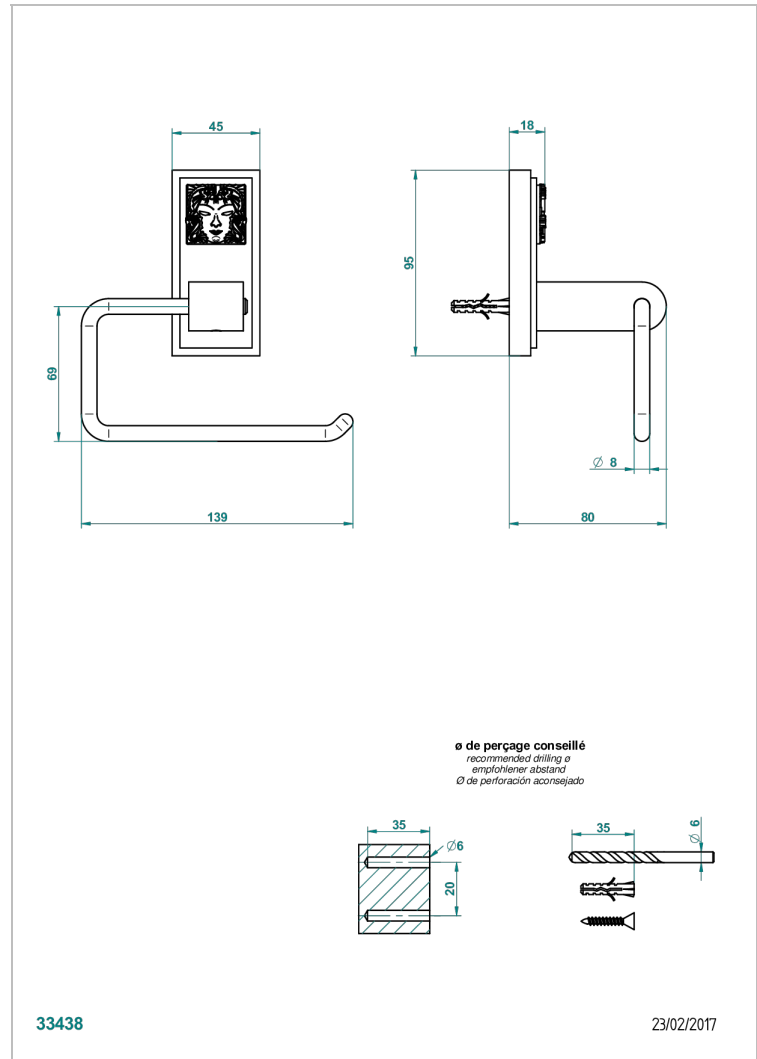

MASQUE DE FEMME SOLAIRE

A2S-538A

Toilet paper holder, single mount without cover

THG[®]
PARIS

CHARACTERISTIC

- Masque de Femme Solaire
- Toilet paper holder, single mount without cover

AVAILABLE FINITIONS

Black ceram - D30
Chrome polished - A02
Chrome polished / gold polished - G02
Gold mat - F07
Gold polished - F01
Matt chrome (American satin) - C02

Matt nickel (American satin) - C01
Nickel polished - B01
Soft gold - F30
Soft matt gold - F31