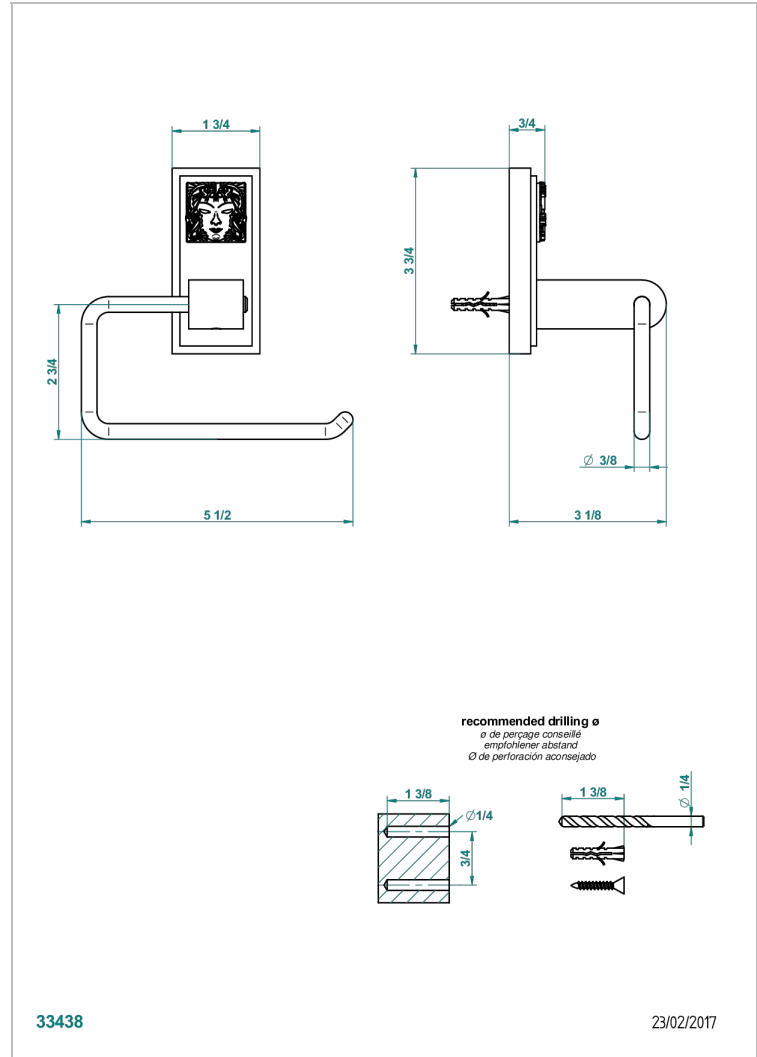

MASQUE DE FEMME SOLAIRE

A2S-538A

Toilet paper holder, single mount without cover

THG[®]
PARIS

CHARACTERISTIC

- Masque de Femme Solaire
- Toilet paper holder, single mount without cover

AVAILABLE FINITIONS

Black ceram - D30
Chrome polished - A02
Chrome polished / gold polished - G02
Gold mat - F07
Gold polished - F01
Matt chrome (American satin) - C02

Matt nickel (American satin) - C01
Nickel polished - B01
Soft gold - F30
Soft matt gold - F31