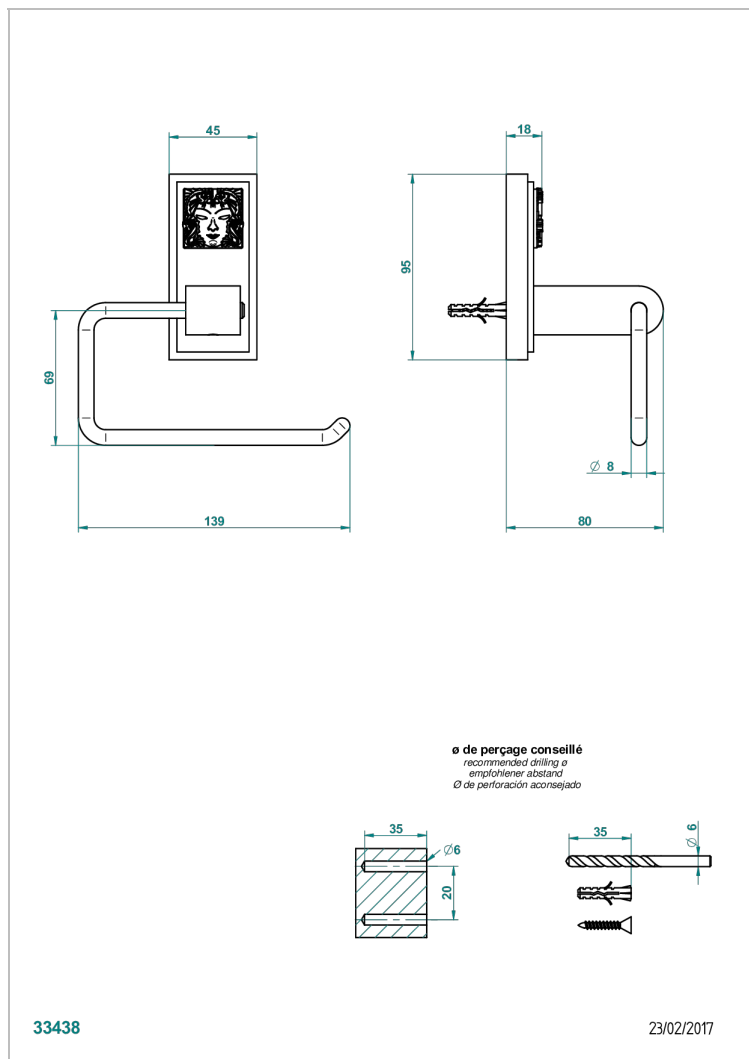

# MASQUE DE FEMME LUNAIRE

A2R-538A

THG<sup>®</sup>  
PARIS

Toilet paper holder, single mount without cover

## CHARACTERISTIC

- Masque de Femme Lunaire
- Toilet paper holder, single mount without cover