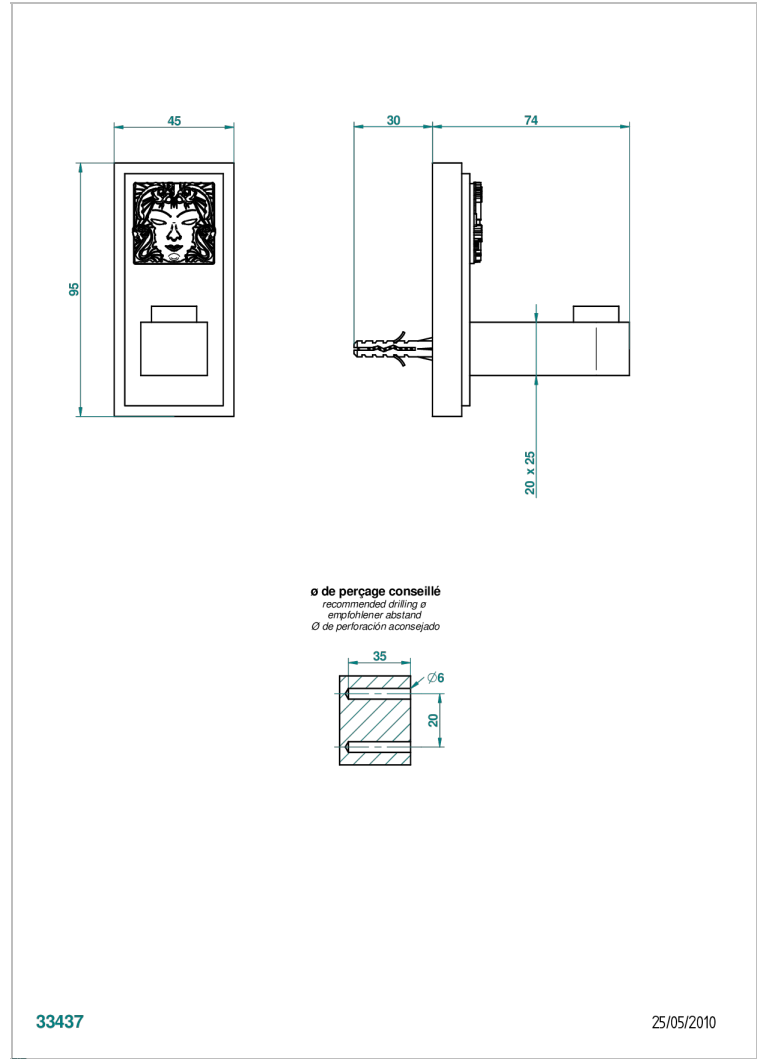

MASQUE DE FEMME SMOOTH METAL

A2U-517

Robe hook

CHARACTERISTIC

- Masque de Femme Smooth metal
- Robe hook

AVAILABLE FINITIONS

Black ceram - D30
Blush PVD - H62
Brass color PVD - H49
Brown bronze color PVD - F33
Chrome polished - A02
Chrome polished / gold polished - G02