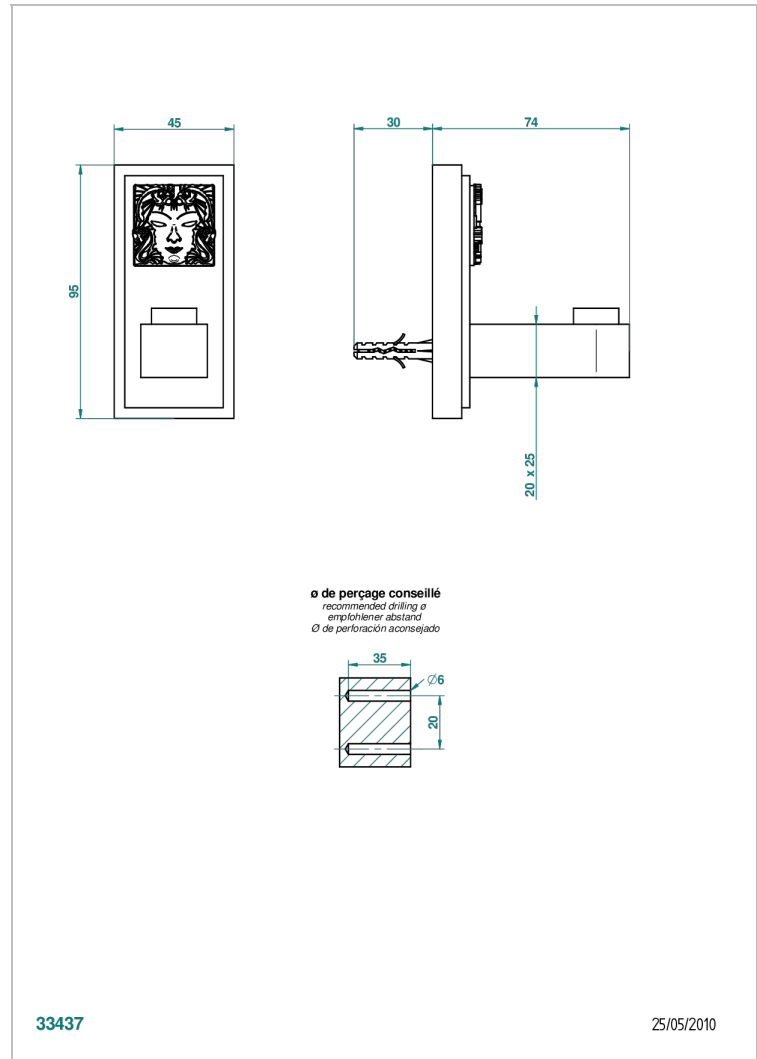

MASQUE DE FEMME SMOOTH METAL

A2U-517

Single robe hook

THG[®]
PARIS

CHARACTERISTIC

- Masque de Femme Smooth metal
- Single robe hook

AVAILABLE FINITIONS

Antique nickel - H28
Black ceram - D30
Blush PVD - H62
Brass color PVD - H49
Brown bronze color PVD - F33
Gold color PVD - H52