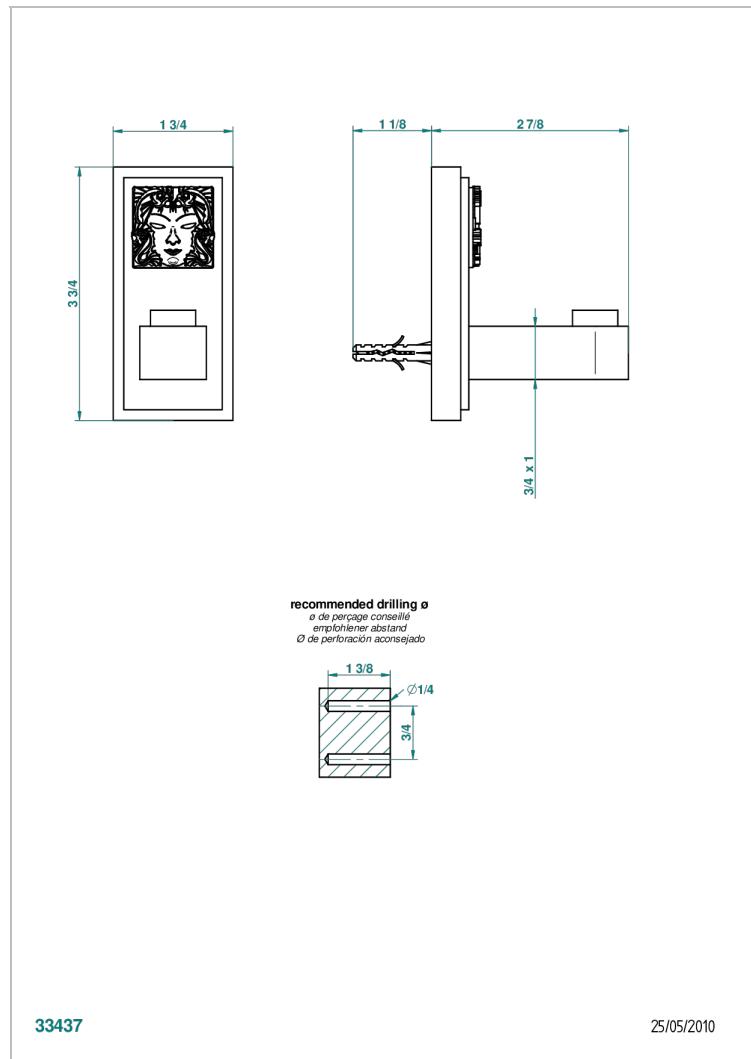

# MASQUE DE FEMME SMOOTH METAL

A2U-517

Single robe hook

## CHARACTERISTIC

- Masque de Femme Smooth metal
- Single robe hook